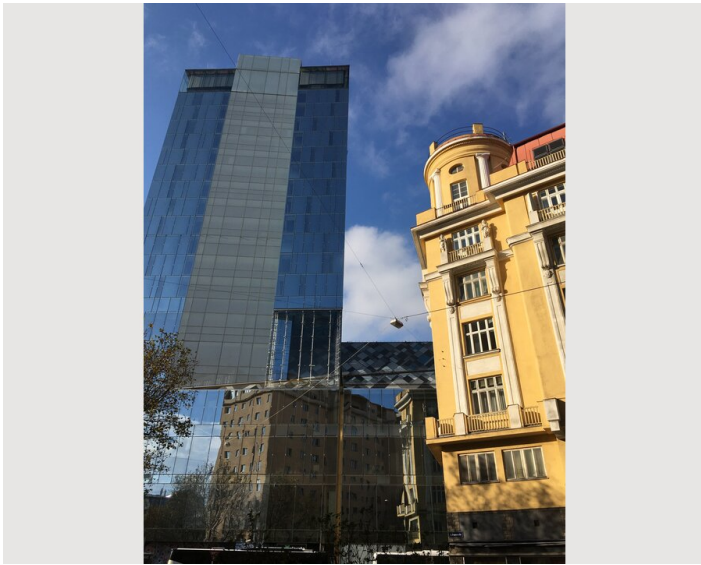

Center

Object number: GRÄK10

[View and rent online](#)

Located in Vienna's 2nd district, Apartment Center is located just 1 km from the famous St. Stephen's Cathedral. Many bars and cafes can be visited in the Schwedenplatz region in 5-min. walk. To Undergroundstation Schwedenplatz its a 5 min walk.

The closest tram and metro stations are a 2-minute walk away. Shops, the Stadtpark park and the Prater park can be reached on foot in 15 minutes or less.

This is our guests' favourite part of Vienna, couples particularly like the location.

Picture gallery

Infrastructure

- ⊙ To Undergroundstation Schwedenplatz its a 5 min walk. To St. Stephens cathedral a 10 min. walk.

The studio is located right within Viennas most favored restaurant - zone. From the nearby Donaukanal ships leave to Bratislava and Budapest and danube - excursions can be booked. A couple of nearby restaurants are located on boats.