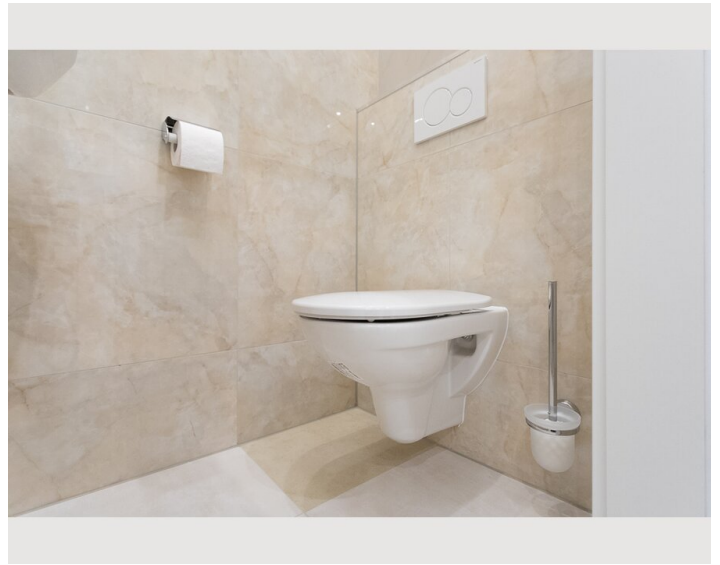

## Descripton of accommodation

The space

The apartment has a bedroom with a king size bed, and a single bed as well as 2 cosy couches (which can turn into beds) in the living room, a kitchen, a bathroom with a walk in shower and toilet, and an additional toilet. Up to 5 people can comfortably reside in this lovely, newly renovated apartment.

## Picture gallery