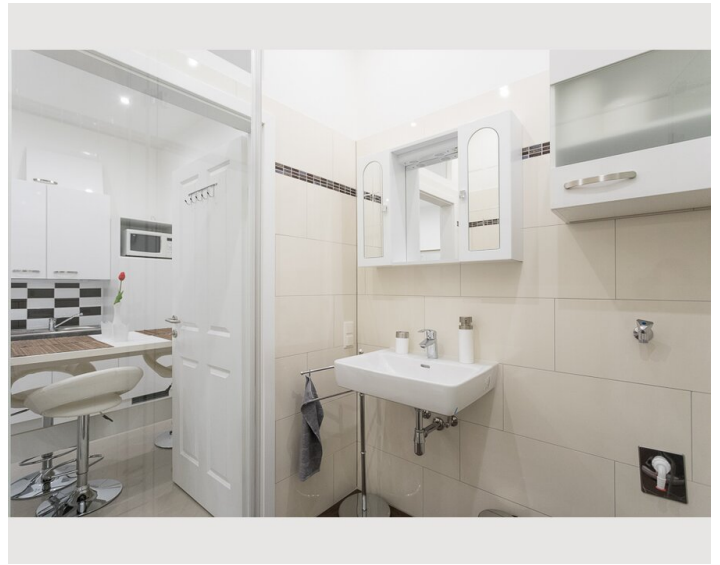

## Descripton of accommodation

The space

The apartment has a bedroom with a king size bed, and a single bed as well as 2 cosy couches (which can turn into beds) in the living room, a kitchen, a bathroom with a walk in shower and toilet, and an additional toilet. Up to 5 people can comfortably reside in this lovely, newly renovated apartment.

## Picture gallery