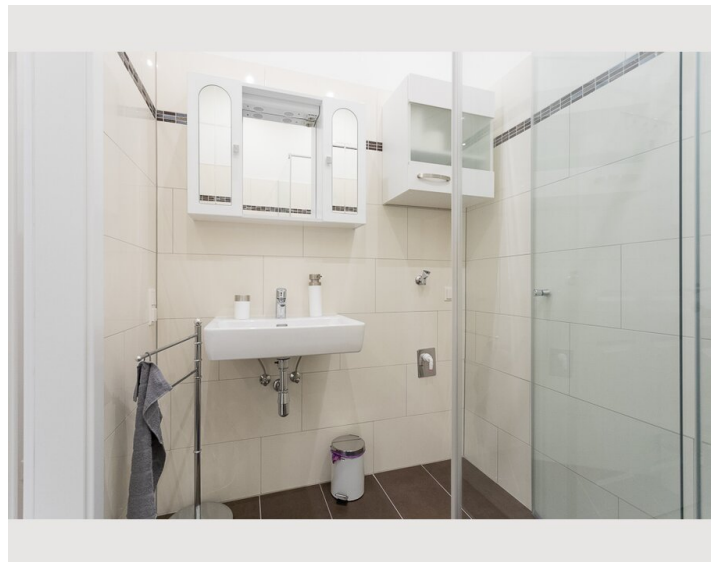

## Descripton of accommodation

The space

The apartment has a bedroom with a king size bed, and a single bed as well as 2 cosy couches (which can turn into beds) in the living room, a kitchen, a bathroom with a walk in shower and toilet, and an additional toilet. Up to 5 people can comfortably reside in this lovely, newly renovated apartment.

## Picture gallery