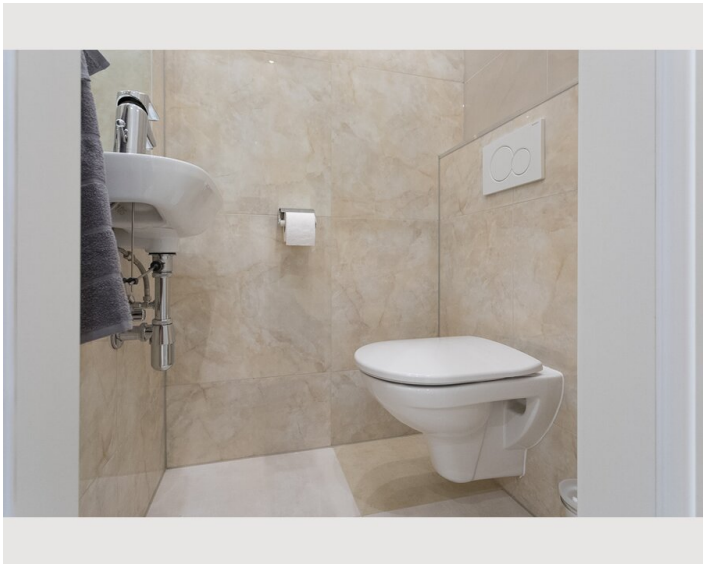

## Descripton of accommodation

The space

The apartment has a bedroom with a king size bed, and a single bed as well as 2 cosy couches (which can turn into beds) in the living room, a kitchen, a bathroom with a walk in shower and toilet, and an additional toilet. Up to 5 people can comfortably reside in this lovely, newly renovated apartment.

## Picture gallery