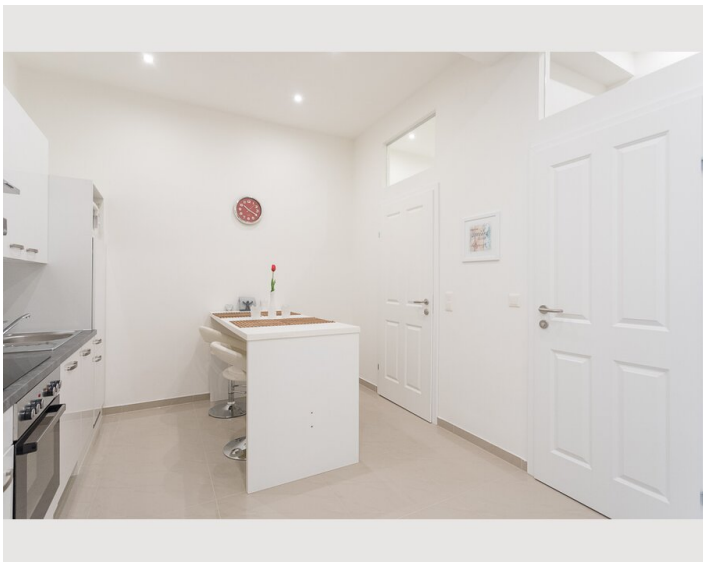

## Descripton of accommodation

The space

The apartment has a bedroom with a king size bed, and a single bed as well as 2 cosy couches (which can turn into beds) in the living room, a kitchen, a bathroom with a walk in shower and toilet, and an additional toilet. Up to 5 people can comfortably reside in this lovely, newly renovated apartment.

## Picture gallery