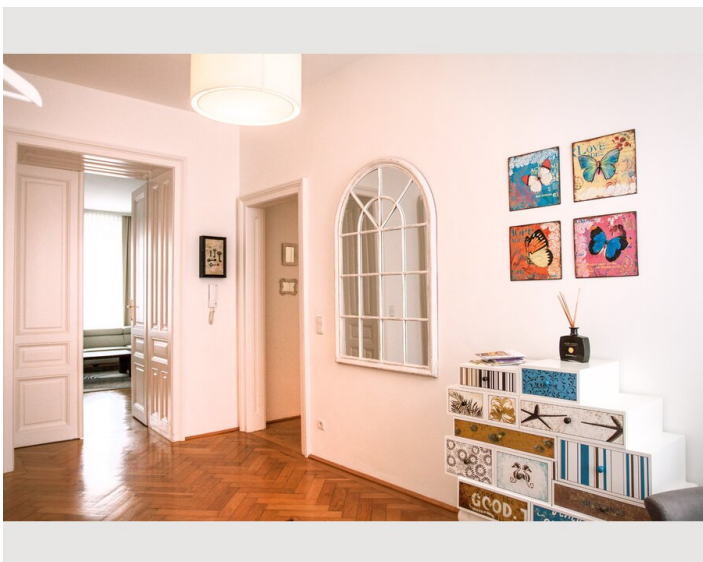

## Description of accommodation

Modern Lodging with Style - Luxury Designer Apartment close to city center

This luxury designer apartment boasts modern and fully equipped interior. It is superbly located in the trendy Servitenviertel, within short walking distance of the city center. Restaurants, supermarkets & shops can be found in the close surrounding.

## Picture gallery