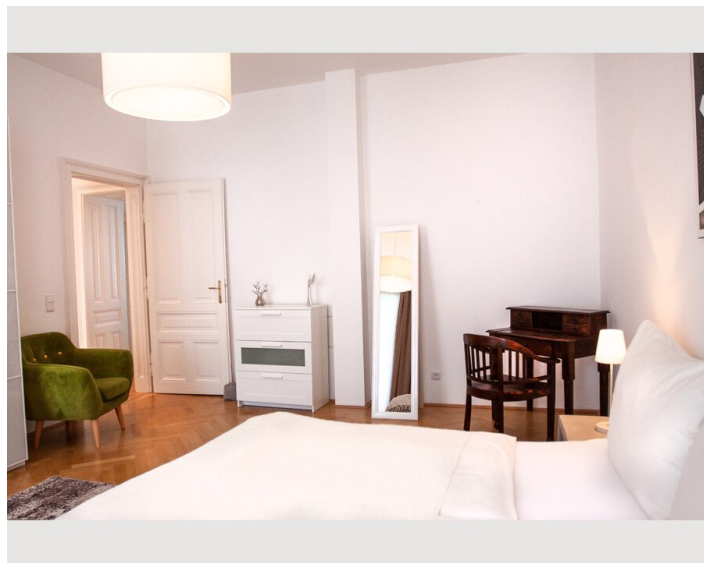

Equipment & Features

Basic equipment

- Private toilet
- Dryer
- Internet/Wifi
- Bedclothes
- Washing machine
- TV
- Towels

Kitchen

- Private kitchen
- Microwave
- Glasses/Tableware
- Dishwasher
- Coffee machine

Informations

- Smoking not allowed
- Pets forbidden

Picture gallery