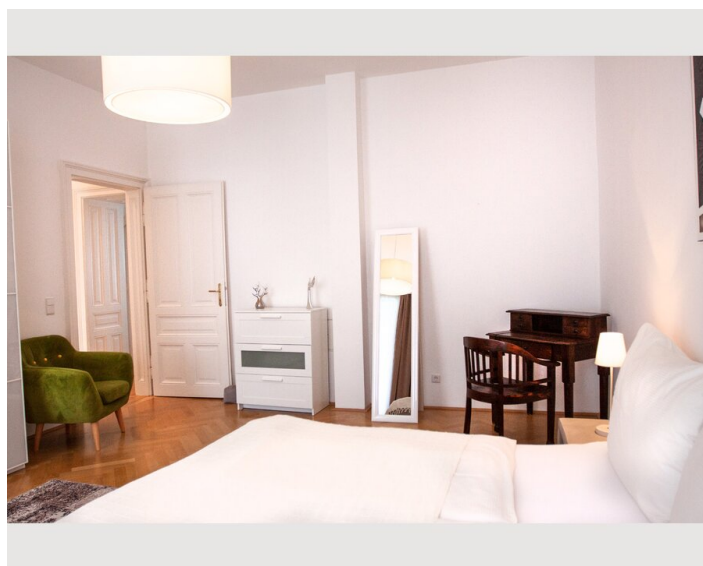

Equipment & Features

Basic equipment

- Private toilet
- Dryer
- Internet/Wifi
- Bedclothes
- Washing machine
- TV
- Towels

Kitchen

- Private kitchen
- Microwave
- Glasses/Tableware
- Dishwasher
- Coffee machine

Informations

- Smoking not allowed
- Pets forbidden

Picture gallery