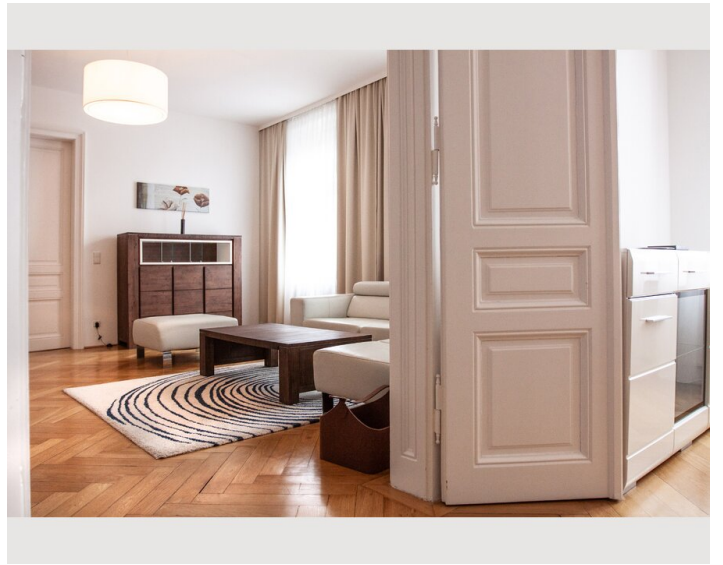

## Description of accommodation

Modern Lodging with Style - Luxury Designer Apartment close to city center

This luxury designer apartment boasts modern and fully equipped interior. It is superbly located in the trendy Servitenviertel, within short walking distance of the city center. Restaurants, supermarkets & shops can be found in the close surrounding.

## Picture gallery