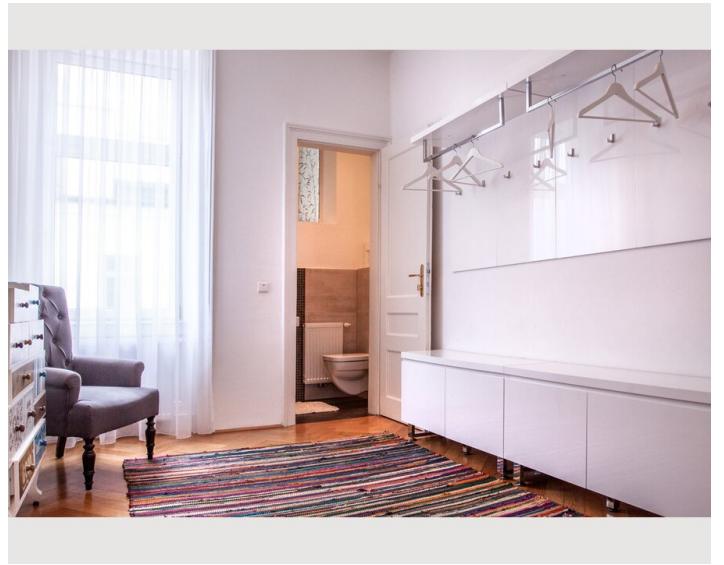

## Description of accommodation

Modern Lodging with Style - Luxury Designer Apartment close to city center

This luxury designer apartment boasts modern and fully equipped interior. It is superbly located in the trendy Servitenviertel, within short walking distance of the city center. Restaurants, supermarkets & shops can be found in the close surrounding.

The apartments has 2 bedrooms, a the master bedroom with double bed and a second bedroom (having 2 single beds) with wall closet.

The bathroom has both a tub and a spacious shower, the apartment has one WC

## Picture gallery