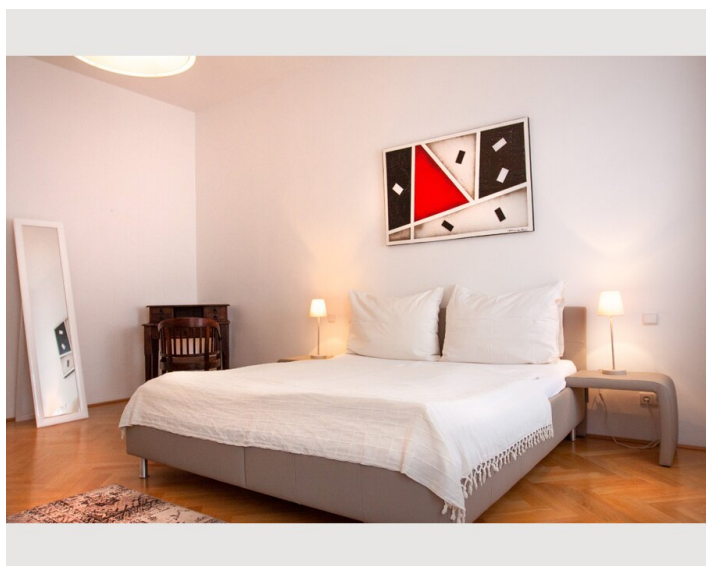

Equipment & Features

Basic equipment

- Private toilet
- Dryer
- Internet/Wifi
- Bedclothes
- Washing machine
- TV
- Towels

Kitchen

- Private kitchen
- Microwave
- Glasses/Tableware
- Dishwasher
- Coffee machine

Informations

- Smoking not allowed
- Pets forbidden

Picture gallery