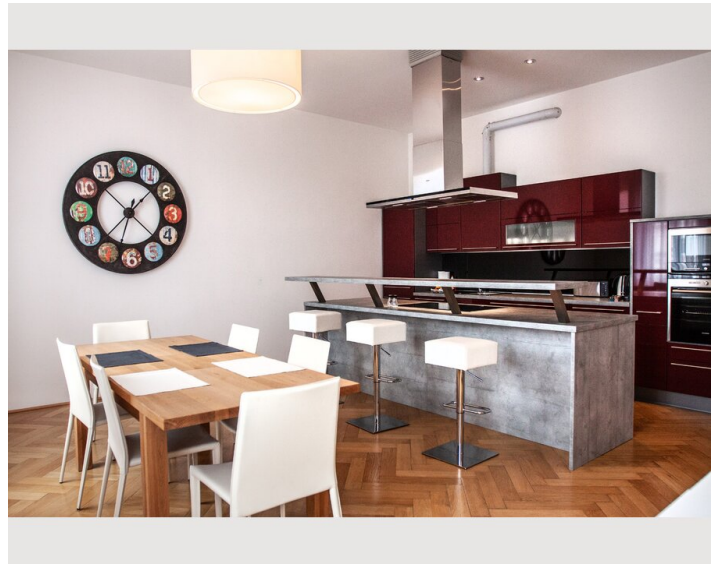

Sleeping options

Sleeping room

Description of accommodation

Modern Lodging with Style - Luxury Designer Apartment close to city center

This luxury designer apartment boasts modern and fully equipped interior. It is superbly located in the trendy Servitenviertel, within short walking distance of the city center. Restaurants, supermarkets & shops can be found in the close surrounding.

The modern kitchen is equipped with high quality brand devices, the dining table offers space for 6 persons

Lastely, the apartment offers a washing machine and dryer.

Amenities at a glance:

Master bedroom with double bed (180x200)

Spacious living room

1 bedroom with 2 single beds (2 x 90x200) and wall closet

Fully equipped kitchen with american fridge

Dining table for 6 persons

bathrooms with spacious shower and a tub

WC

washing machine and dryer

- Private kitchen
- Microwave
- Glasses/Tableware
- Dishwasher
- Coffee machine

Informations

- Smoking not allowed
- Pets forbidden

Picture gallery

Location