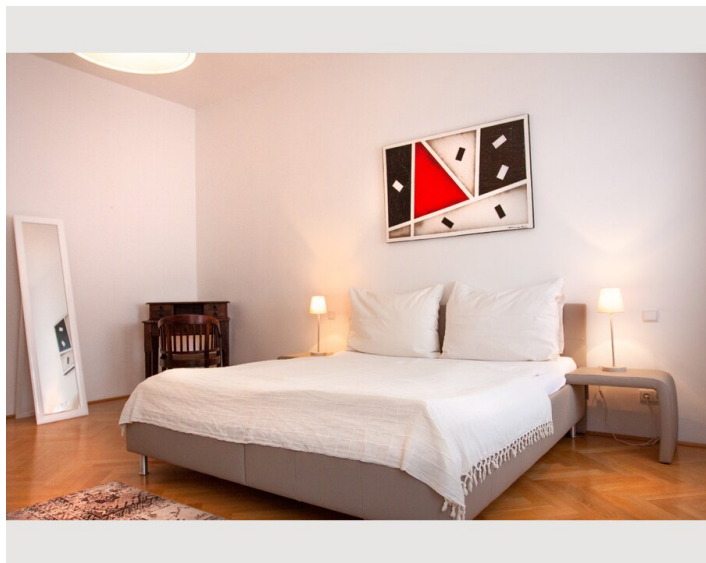

Equipment & Features

Basic equipment

- Private toilet
- Dryer
- Internet/Wifi
- Bedclothes
- Washing machine
- TV
- Towels

Kitchen

- Private kitchen
- Microwave
- Glasses/Tableware
- Dishwasher
- Coffee machine

Informations

- Smoking not allowed
- Pets forbidden

Picture gallery