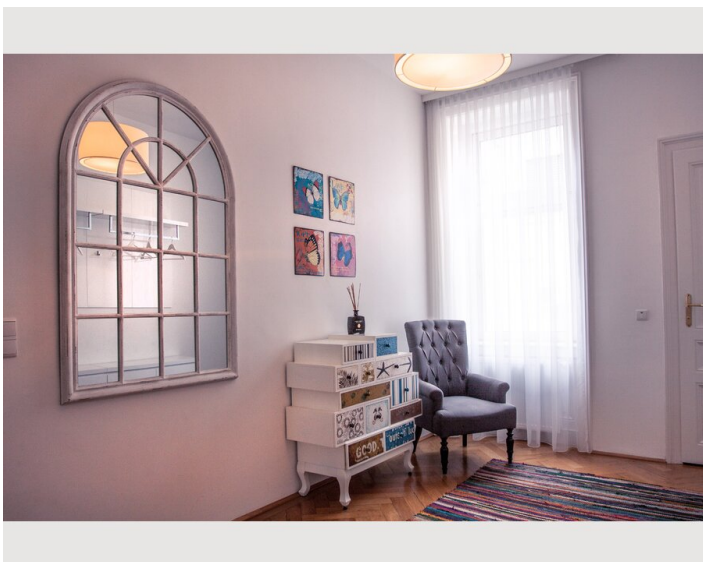

## Description of accommodation

Modern Lodging with Style - Luxury Designer Apartment close to city center

This luxury designer apartment boasts modern and fully equipped interior. It is superbly located in the trendy Servitenviertel, within short walking distance of the city center. Restaurants, supermarkets & shops can be found in the close surrounding.

## Picture gallery