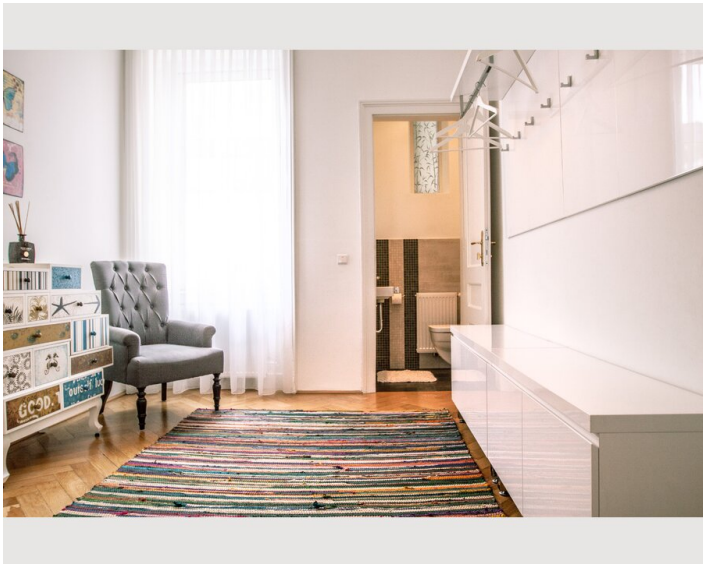

## Description of accommodation

Modern Lodging with Style - Luxury Designer Apartment close to city center

This luxury designer apartment boasts modern and fully equipped interior. It is superbly located in the trendy Servitenviertel, within short walking distance of the city center. Restaurants, supermarkets & shops can be found in the close surrounding.

## Picture gallery