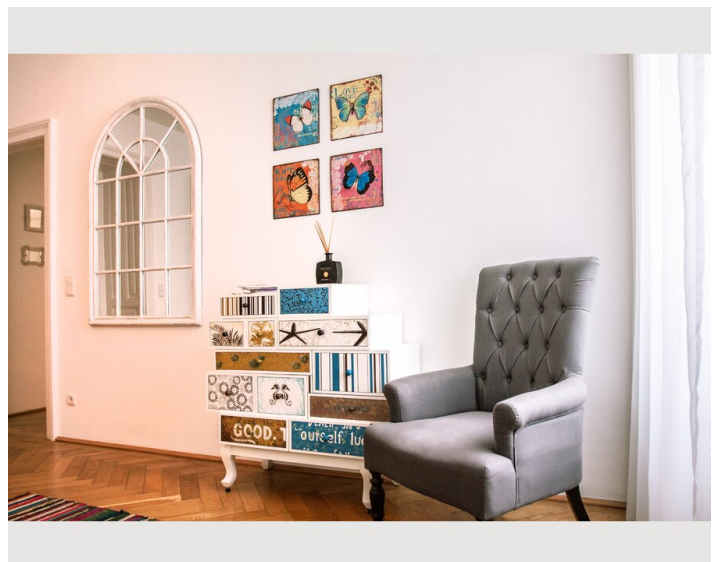

## Description of accommodation

Modern Lodging with Style - Luxury Designer Apartment close to city center

This luxury designer apartment boasts modern and fully equipped interior. It is superbly located in the trendy Servitenviertel, within short walking distance of the city center. Restaurants, supermarkets & shops can be found in the close surrounding.

## Picture gallery