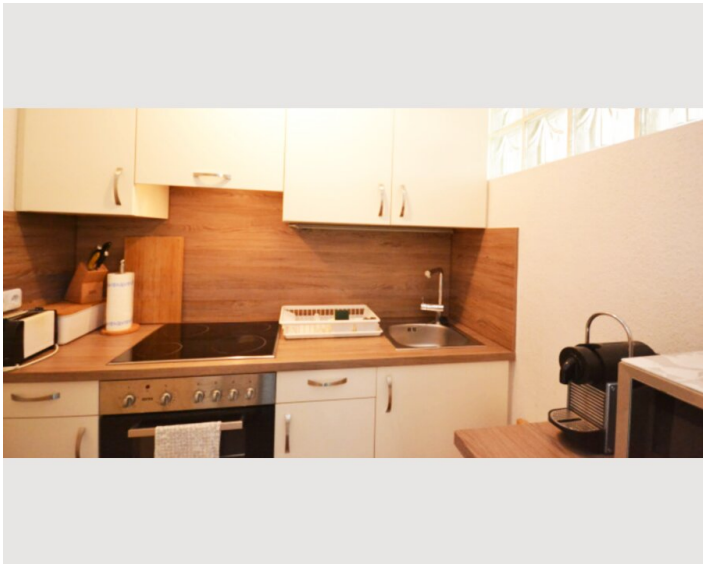

1x Sofa bed (2 persons)

Descripton of accommodation

Newly renovated, top furnished 2-bedroom apartment (50 sm) near Aiglhof not far from General Hospital Salzburg and the Paracelsus Medical University. Central and yet quiet!

The large living room, overlooking the countryside, provides for pleasant hours. A modern, fully equipped kitchen is available.

One bedroom, including a large wardrobe, a bathroom with bath and a hallway, also with a large closet, complete the offer of this sunny unit.

The beautiful west-facing balcony (3rd floor) is ideal for sunbathing and relaxed evenings.

Equipment & Features

Basic equipment

- Balcony
- Private toilet
- Dryer
- Internet/Wifi
- Bedclothes
- Private parking space
- Washing machine
- TV
- Towels
- Parking space

Kitchen

- Private kitchen
- Microwave
- Glasses/Tableware
- Kitchenette
- Coffee machine

Informations

- Smoking not allowed
- Pets forbidden

Picture gallery

Location