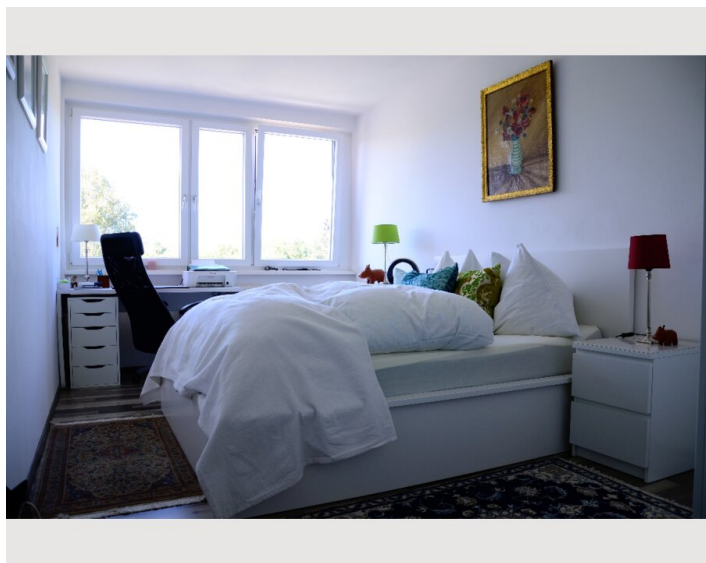

Equipment & Features

Basic equipment

- Balcony
- Private toilet
- Dryer
- Internet/Wifi
- Bedclothes
- Private parking space
- Washing machine
- TV
- Towels
- Parking space

Kitchen

- Private kitchen
- Microwave
- Glasses/Tableware
- Kitchenette
- Coffee machine

Informations

- Smoking not allowed
- Pets forbidden

Picture gallery