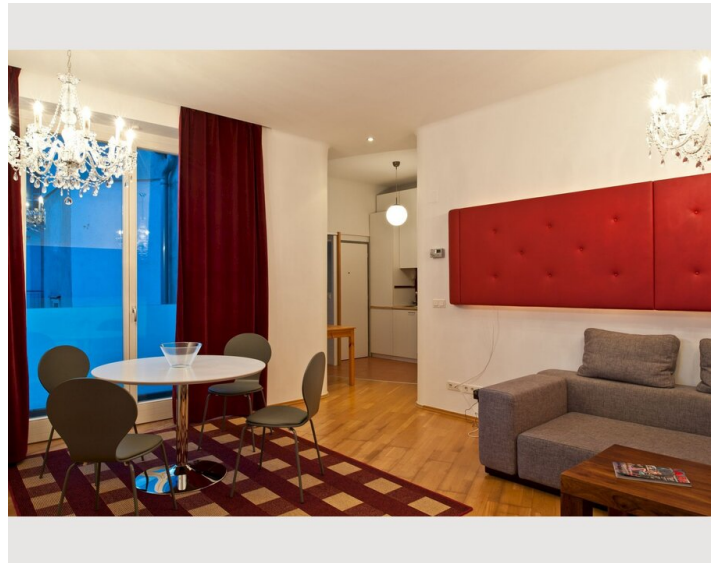

Informations

- Smoking not allowed
- Short-term parking zone subject to a charge
- Pets forbidden

Additional services

- Regular cleaning

All prices are gross per month - billing is done directly with the lessor.

Picture gallery