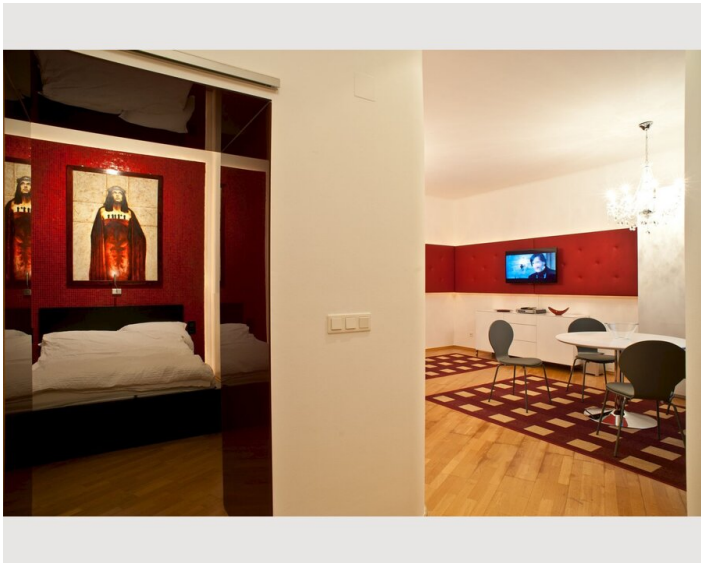

Informations

- Smoking not allowed
- Short-term parking zone subject to a charge
- Pets forbidden

Additional services

- Regular cleaning

All prices are gross per month - billing is done directly with the lessor.

Picture gallery