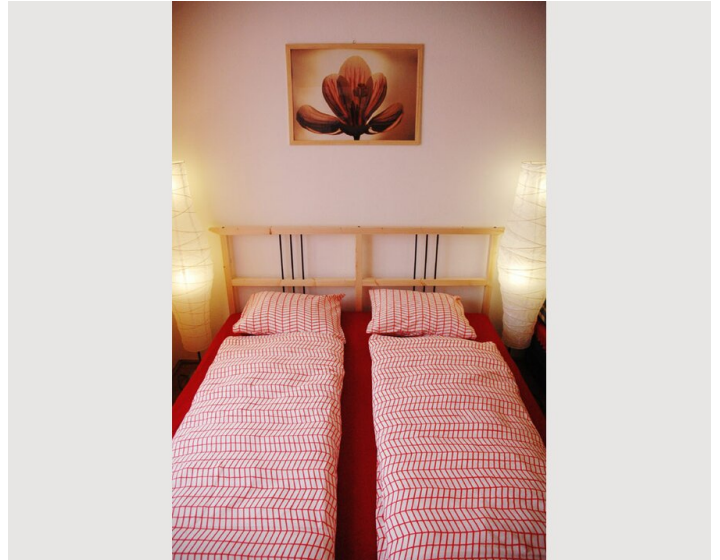

Informations

- Suitable for construction workers
- Free short-term parking zone
- Pets forbidden
- Smoking not allowed
- Short-term parking zone subject to a charge

Additional services

- Regular cleaning

All prices are gross per month - billing is done directly with the lessor.

Picture gallery