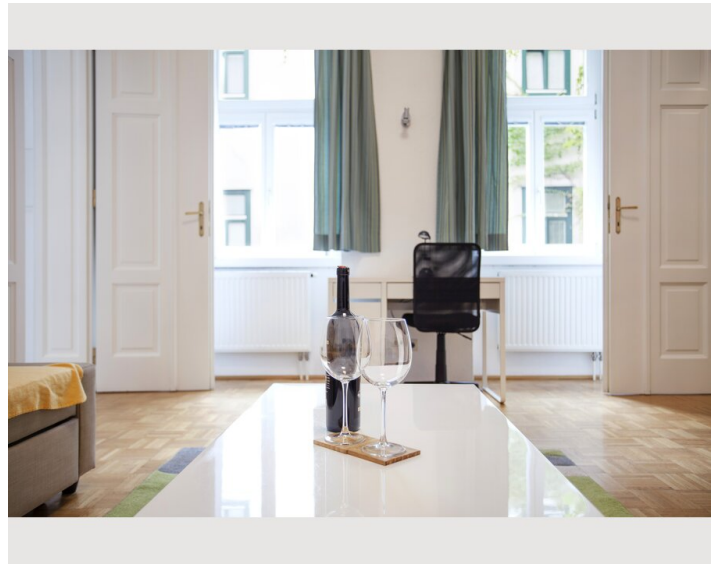

## Descripton of accommodation

For business guests who plan to spend several weeks or months in Vienna, this long-term apartment is the optimal choice. Free high-speed WiFi and a small working area create the perfect work environment for being productive and comfortable at any given time. Cable TV with international channels, a washing machine, a dishwasher, towels, bed sheets and all necessary kitchen utensils will make you feel at home right away. In addition to that, the well-planned room arrangement offers enough space for visitors without ever feeling cramped in the apartment. Our regular cleaning service will spare you enough free time to discover Viennas diverse beauty in its full range.

## Picture gallery