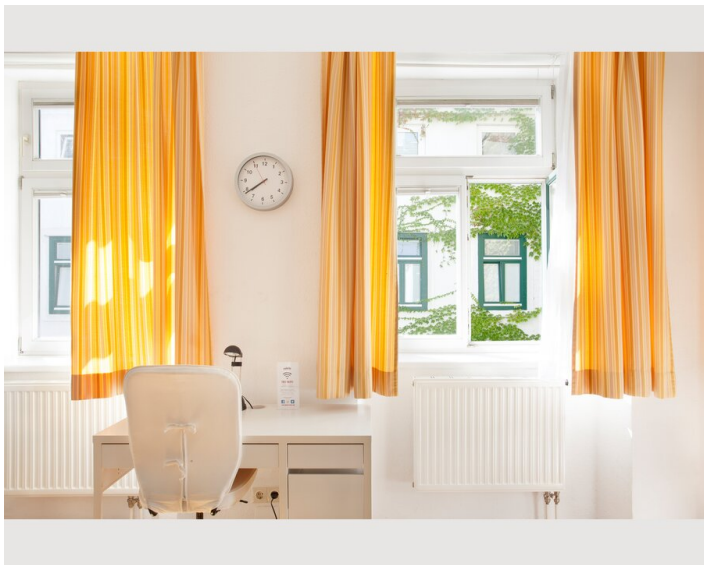

## Descripton of accommodation

For business guests who plan to spend several weeks or months in Vienna, this long-term apartment is the optimal choice. Free high-speed WiFi and a small working area create the perfect work environment for being productive and comfortable at any given time. Cable TV with international channels, a washing machine, a dishwasher, towels, bed sheets and all necessary kitchen utensils will make you feel at home right away. In addition to that, the well-planned room arrangement offers enough space for visitors without ever feeling cramped in the apartment. Our regular cleaning service will spare you enough free time to discover Viennas diverse beauty in its full range.

## Picture gallery