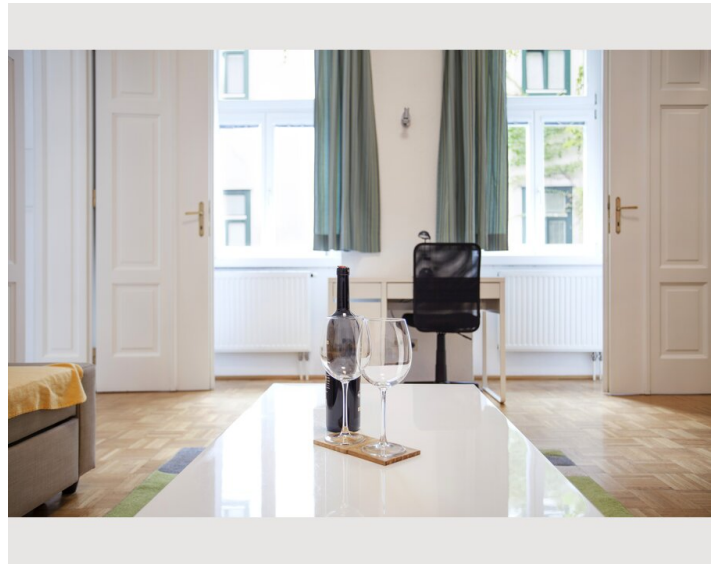

## Descripton of accommodation

For business guests who plan to spend several weeks or months in Vienna, this long-term apartment is the optimal choice. Free high-speed WiFi and a small working area create the perfect work environment for being productive and comfortable at any given time. Cable TV with international channels, a washing machine, a dishwasher, towels, bed sheets and all necessary kitchen utensils will make you feel at home right away. In addition to that, the well-planned room arrangement offers enough space for visitors without ever feeling cramped in the apartment. Our regular cleaning service will spare you enough free time to discover Viennas diverse beauty in its full range.

## Picture gallery