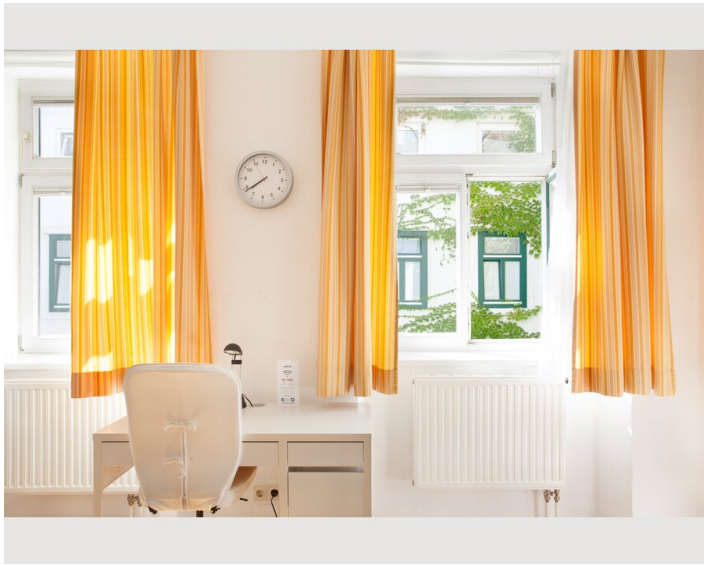

## Descripton of accommodation

For business guests who plan to spend several weeks or months in Vienna, this long-term apartment is the optimal choice. Free high-speed WiFi and a small working area create the perfect work environment for being productive and comfortable at any given time. Cable TV with international channels, a washing machine, a dishwasher, towels, bed sheets and all necessary kitchen utensils will make you feel at home right away. In addition to that, the well-planned room arrangement offers enough space for visitors without ever feeling cramped in the apartment. Our regular cleaning service will spare you enough free time to discover Viennas diverse beauty in its full range.

## Picture gallery