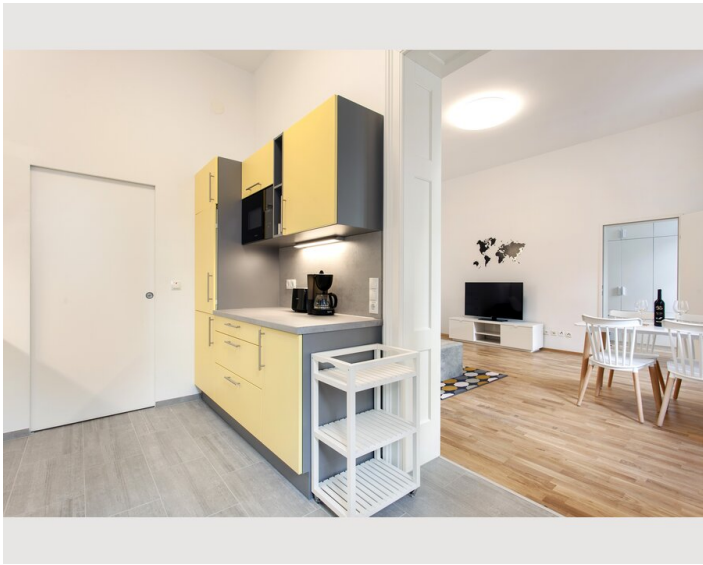

## Descripton of accommodation

For business guests who plan to spend several weeks or months in Vienna, this long-term apartment is the optimal choice. Free high-speed WiFi and a small working area create the perfect work environment for being productive and comfortable at any given time. Cable TV with international channels, a washing machine, a dishwasher, towels, bed sheets and all necessary kitchen utensils will make you feel at home right away. In addition to that, the well-planned room arrangement offers enough space for visitors without ever feeling cramped in the apartment. Our regular cleaning service will spare you enough free time to discover Viennas diverse beauty in its full range.

- Queen size bed (160 x 200cm)in the bed room
- Sofa bed in the living area
- Satellite TV (Hotbird, Astra)
- Radio alarm clock
- Double bed (140 x 200cm)
- Court side windows

Kitchen & dining area:

- Fridge incl. freezer compartment
- 4 hot plates
- Microwave
- Toaster
- Coffeemachine
- Water boiler
- Dishwasher
- Dining table
- Dishes and cooking utensils

## Picture gallery