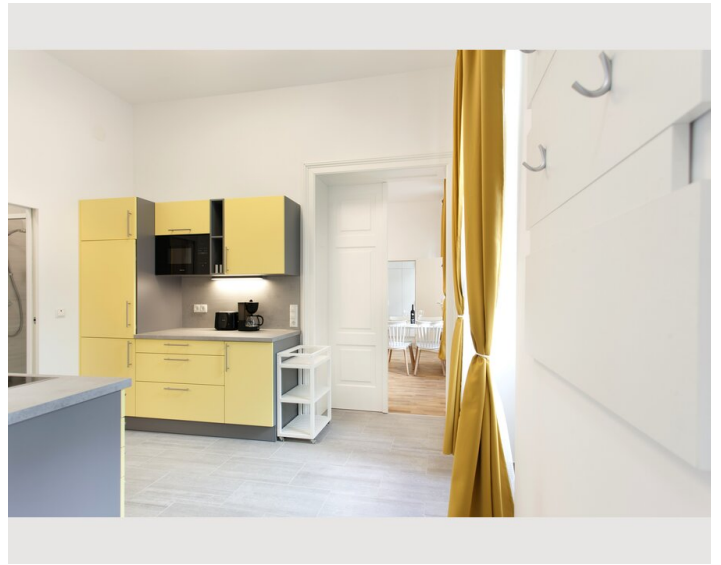

## Descripton of accommodation

For business guests who plan to spend several weeks or months in Vienna, this long-term apartment is the optimal choice. Free high-speed WiFi and a small working area create the perfect work environment for being productive and comfortable at any given time. Cable TV with international channels, a washing machine, a dishwasher, towels, bed sheets and all necessary kitchen utensils will make you feel at home right away. In addition to that, the well-planned room arrangement offers enough space for visitors without ever feeling cramped in the apartment. Our regular cleaning service will spare you enough free time to discover Viennas diverse beauty in its full range.

## Picture gallery