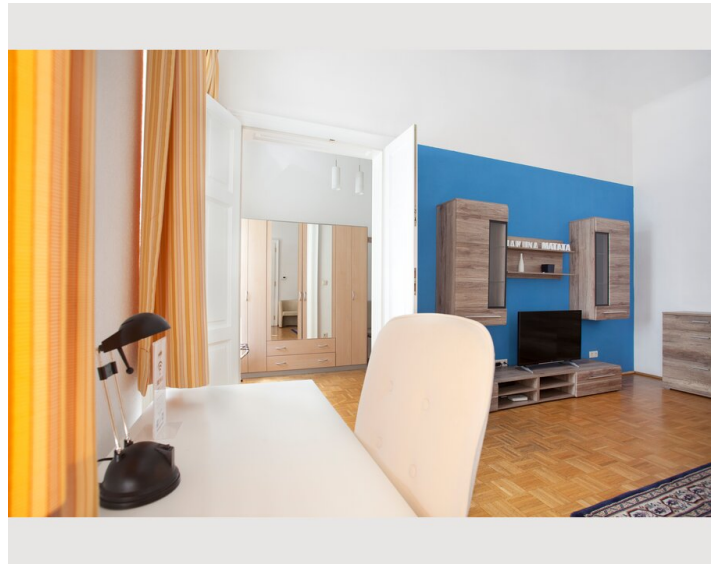

## Descripton of accommodation

For business guests who plan to spend several weeks or months in Vienna, this long-term apartment is the optimal choice. Free high-speed WiFi and a small working area create the perfect work environment for being productive and comfortable at any given time. Cable TV with international channels, a washing machine, a dishwasher, towels, bed sheets and all necessary kitchen utensils will make you feel at home right away. In addition to that, the well-planned room arrangement offers enough space for visitors without ever feeling cramped in the apartment. Our regular cleaning service will spare you enough free time to discover Viennas diverse beauty in its full range.

- Queen size bed (160 x 200cm)in the bed room
- Sofa bed in the living area
- Satellite TV (Hotbird, Astra)
- Radio alarm clock
- Double bed (140 x 200cm)
- Court side windows

Kitchen & dining area:

- Fridge incl. freezer compartment
- 4 hot plates
- Microwave
- Toaster
- Coffeemachine
- Water boiler
- Dishwasher
- Dining table
- Dishes and cooking utensils

## Picture gallery