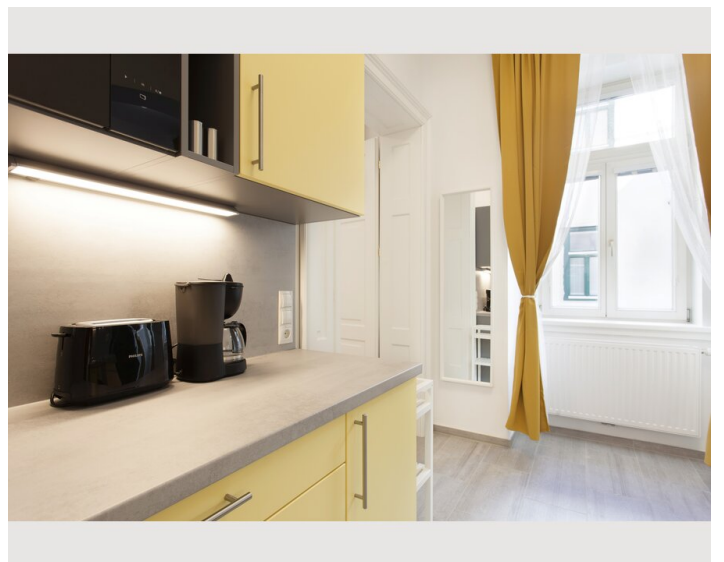

## Descripton of accommodation

For business guests who plan to spend several weeks or months in Vienna, this long-term apartment is the optimal choice. Free high-speed WiFi and a small working area create the perfect work environment for being productive and comfortable at any given time. Cable TV with international channels, a washing machine, a dishwasher, towels, bed sheets and all necessary kitchen utensils will make you feel at home right away. In addition to that, the well-planned room arrangement offers enough space for visitors without ever feeling cramped in the apartment. Our regular cleaning service will spare you enough free time to discover Viennas diverse beauty in its full range.

- Queen size bed (160 x 200cm)in the bed room
- Sofa bed in the living area
- Satellite TV (Hotbird, Astra)
- Radio alarm clock
- Double bed (140 x 200cm)
- Court side windows

Kitchen & dining area:

- Fridge incl. freezer compartment
- 4 hot plates
- Microwave
- Toaster
- Coffeemachine
- Water boiler
- Dishwasher
- Dining table
- Dishes and cooking utensils

## Picture gallery