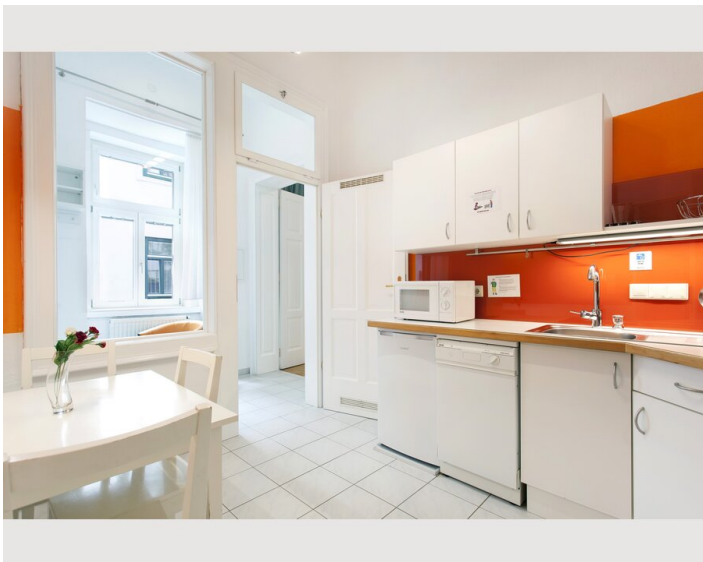

- Queen size bed (160 x 200cm)in the bed room
- Sofa bed in the living area
- Satellite TV (Hotbird, Astra)
- Radio alarm clock
- Double bed (140 x 200cm)
- Court side windows

Kitchen & dining area:

- Fridge incl. freezer compartment
- 4 hot plates
- Microwave
- Toaster
- Coffeemachine
- Water boiler
- Dishwasher
- Dining table
- Dishes and cooking utensils

## Picture gallery