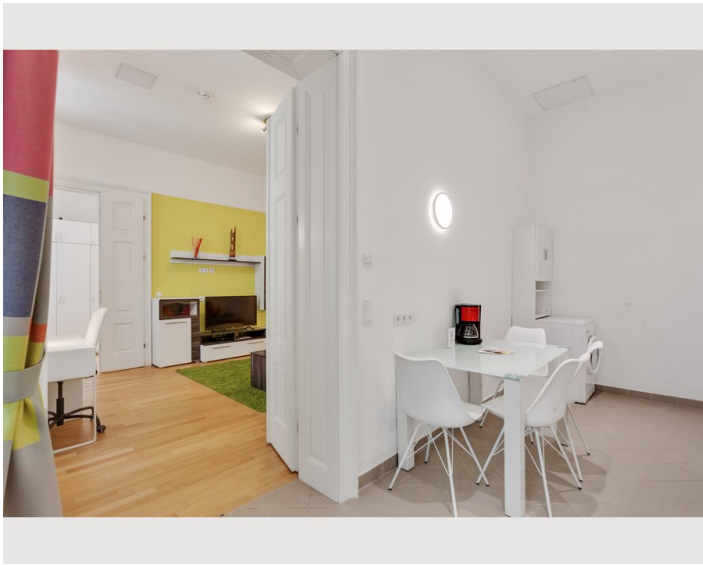

## Descripton of accommodation

For business guests who plan to spend several weeks or months in Vienna, this long-term apartment is the optimal choice. Free high-speed WiFi and a small working area create the perfect work environment for being productive and comfortable at any given time. Cable TV with international channels, a washing machine, a dishwasher, towels, bed sheets and all necessary kitchen utensils will make you feel at home right away. In addition to that, the well-planned room arrangement offers enough space for visitors without ever feeling cramped in the apartment. Our regular cleaning service will spare you enough free time to discover Viennas diverse beauty in its full range.

- Queen size bed (160 x 200cm)in the bed room
- Sofa bed in the living area
- Satellite TV (Hotbird, Astra)
- Radio alarm clock
- Double bed (140 x 200cm)
- Court side windows

Kitchen & dining area:

- Fridge incl. freezer compartment
- 4 hot plates
- Microwave
- Toaster
- Coffeemachine
- Water boiler
- Dishwasher
- Dining table
- Dishes and cooking utensils