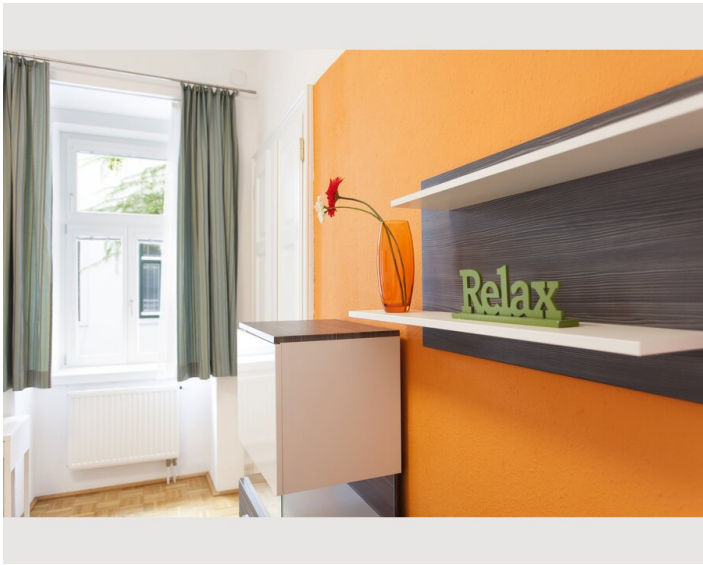

## Descripton of accommodation

For business guests who plan to spend several weeks or months in Vienna, this long-term apartment is the optimal choice. Free high-speed WiFi and a small working area create the perfect work environment for being productive and comfortable at any given time. Cable TV with international channels, a washing machine, a dishwasher, towels, bed sheets and all necessary kitchen utensils will make you feel at home right away. In addition to that, the well-planned room arrangement offers enough space for visitors without ever feeling cramped in the apartment. Our regular cleaning service will spare you enough free time to discover Viennas diverse beauty in its full range.

## Picture gallery