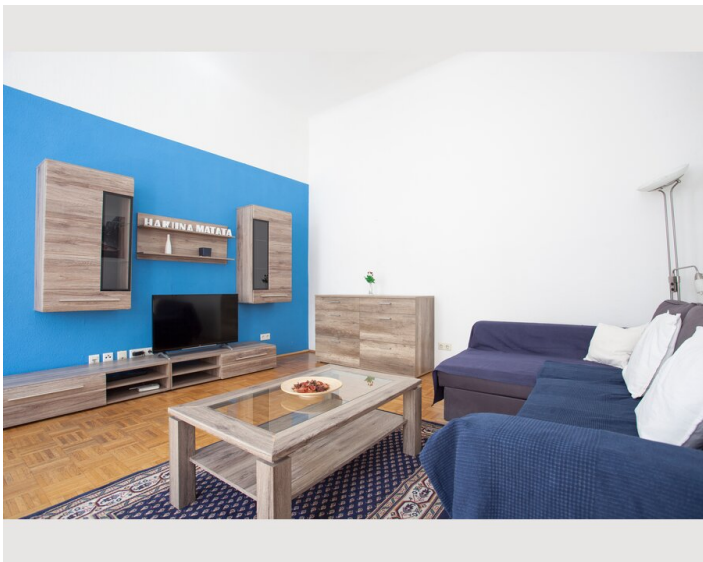

## Descripton of accommodation

For business guests who plan to spend several weeks or months in Vienna, this long-term apartment is the optimal choice. Free high-speed WiFi and a small working area create the perfect work environment for being productive and comfortable at any given time. Cable TV with international channels, a washing machine, a dishwasher, towels, bed sheets and all necessary kitchen utensils will make you feel at home right away. In addition to that, the well-planned room arrangement offers enough space for visitors without ever feeling cramped in the apartment. Our regular cleaning service will spare you enough free time to discover Viennas diverse beauty in its full range.

- Queen size bed (160 x 200cm)in the bed room
- Sofa bed in the living area
- Satellite TV (Hotbird, Astra)
- Radio alarm clock
- Double bed (140 x 200cm)
- Court side windows

Kitchen & dining area:

- Fridge incl. freezer compartment
- 4 hot plates
- Microwave
- Toaster
- Coffeemachine
- Water boiler
- Dishwasher
- Dining table
- Dishes and cooking utensils