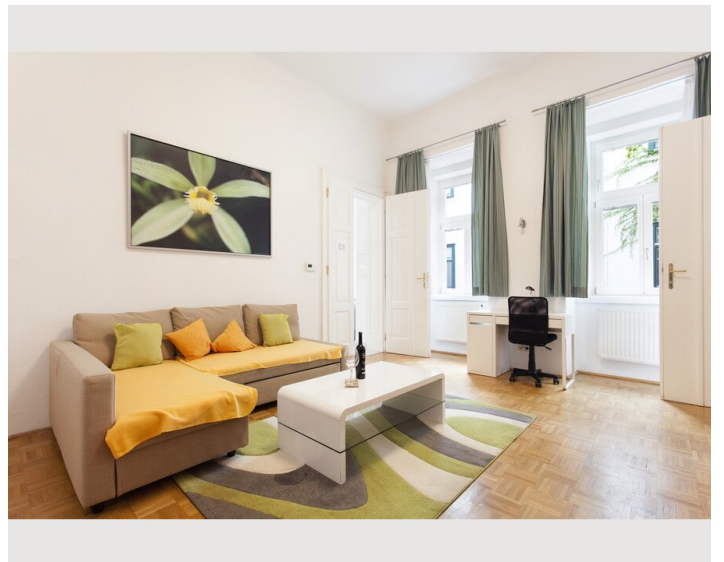

## Descripton of accommodation

For business guests who plan to spend several weeks or months in Vienna, this long-term apartment is the optimal choice. Free high-speed WiFi and a small working area create the perfect work environment for being productive and comfortable at any given time. Cable TV with international channels, a washing machine, a dishwasher, towels, bed sheets and all necessary kitchen utensils will make you feel at home right away. In addition to that, the well-planned room arrangement offers enough space for visitors without ever feeling cramped in the apartment. Our regular cleaning service will spare you enough free time to discover Viennas diverse beauty in its full range.

## Picture gallery