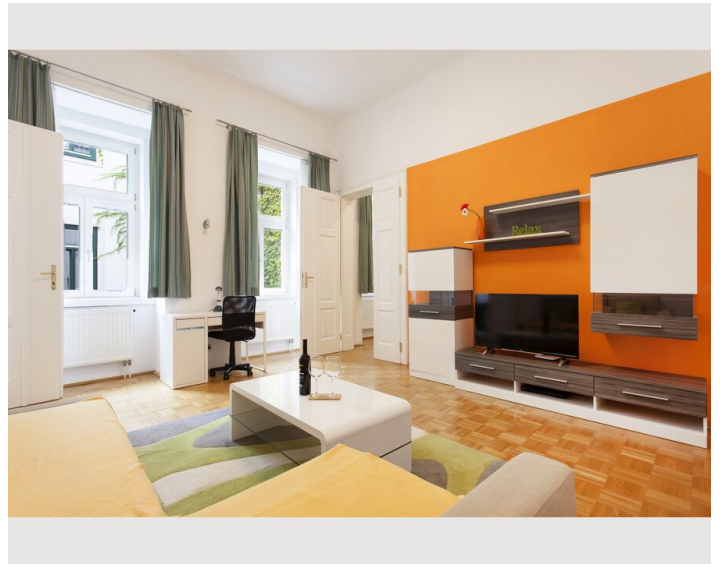

- Queen size bed (160 x 200cm)in the bed room
- Sofa bed in the living area
- Satellite TV (Hotbird, Astra)
- Radio alarm clock
- Double bed (140 x 200cm)
- Court side windows

Kitchen & dining area:

- Fridge incl. freezer compartment
- 4 hot plates
- Microwave
- Toaster
- Coffeemachine
- Water boiler
- Dishwasher
- Dining table
- Dishes and cooking utensils

## Picture gallery