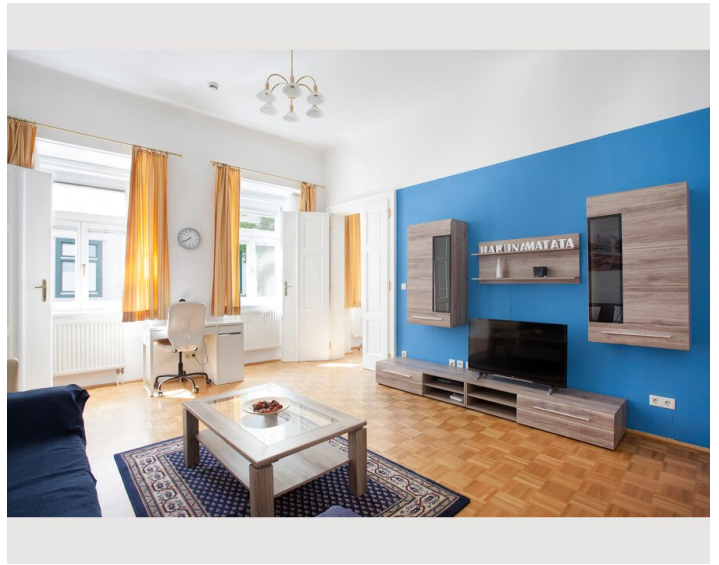

- Queen size bed (160 x 200cm)in the bed room
- Sofa bed in the living area
- Satellite TV (Hotbird, Astra)
- Radio alarm clock
- Double bed (140 x 200cm)
- Court side windows

Kitchen & dining area:

- Fridge incl. freezer compartment
- 4 hot plates
- Microwave
- Toaster
- Coffeemachine
- Water boiler
- Dishwasher
- Dining table
- Dishes and cooking utensils

## Picture gallery