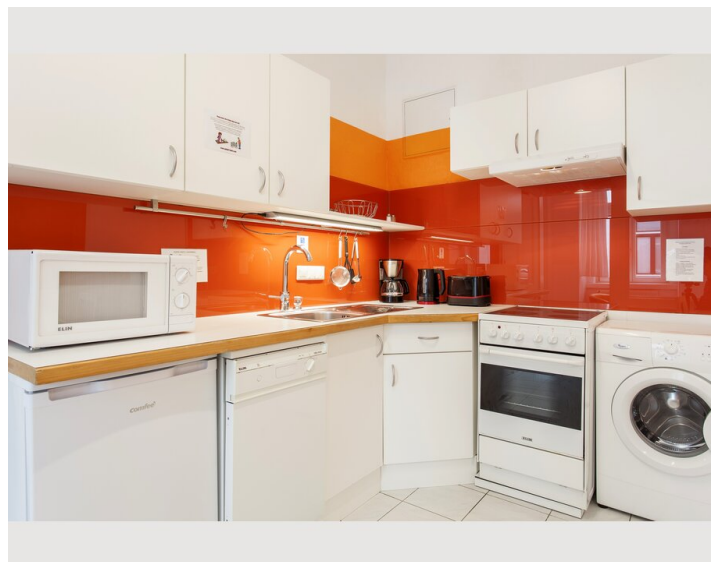

- Queen size bed (160 x 200cm)in the bed room
- Sofa bed in the living area
- Satellite TV (Hotbird, Astra)
- Radio alarm clock
- Double bed (140 x 200cm)
- Court side windows

Kitchen & dining area:

- Fridge incl. freezer compartment
- 4 hot plates
- Microwave
- Toaster
- Coffeemachine
- Water boiler
- Dishwasher
- Dining table
- Dishes and cooking utensils

## Picture gallery