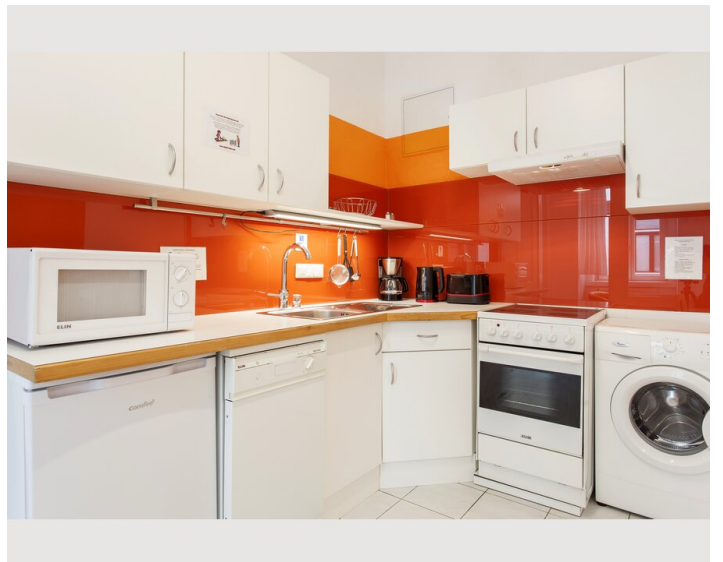

- Queen size bed (160 x 200cm)in the bed room
- Sofa bed in the living area
- Satellite TV (Hotbird, Astra)
- Radio alarm clock
- Double bed (140 x 200cm)
- Court side windows

Kitchen & dining area:

- Fridge incl. freezer compartment
- 4 hot plates
- Microwave
- Toaster
- Coffeemachine
- Water boiler
- Dishwasher
- Dining table
- Dishes and cooking utensils

## Picture gallery