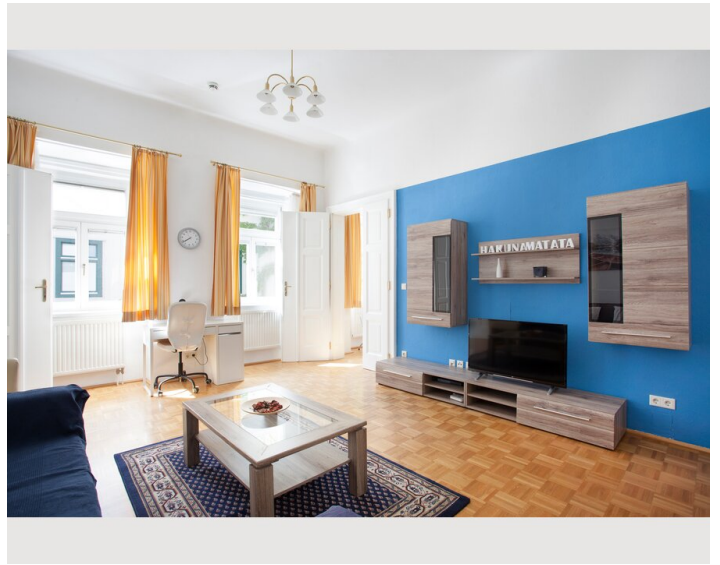

- Queen size bed (160 x 200cm)in the bed room
- Sofa bed in the living area
- Satellite TV (Hotbird, Astra)
- Radio alarm clock
- Double bed (140 x 200cm)
- Court side windows

Kitchen & dining area:

- Fridge incl. freezer compartment
- 4 hot plates
- Microwave
- Toaster
- Coffeemachine
- Water boiler
- Dishwasher
- Dining table
- Dishes and cooking utensils

## Picture gallery