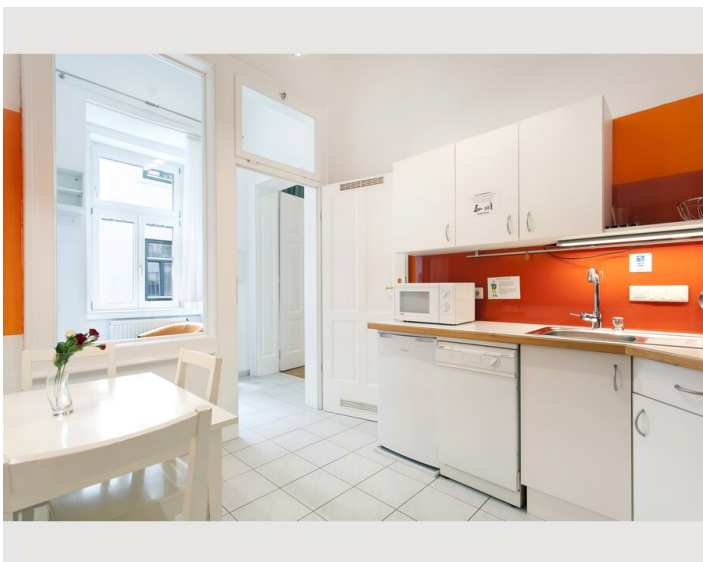

- Queen size bed (160 x 200cm)in the bed room
- Sofa bed in the living area
- Satellite TV (Hotbird, Astra)
- Radio alarm clock
- Double bed (140 x 200cm)
- Court side windows

Kitchen & dining area:

- Fridge incl. freezer compartment
- 4 hot plates
- Microwave
- Toaster
- Coffeemachine
- Water boiler
- Dishwasher
- Dining table
- Dishes and cooking utensils

## Picture gallery