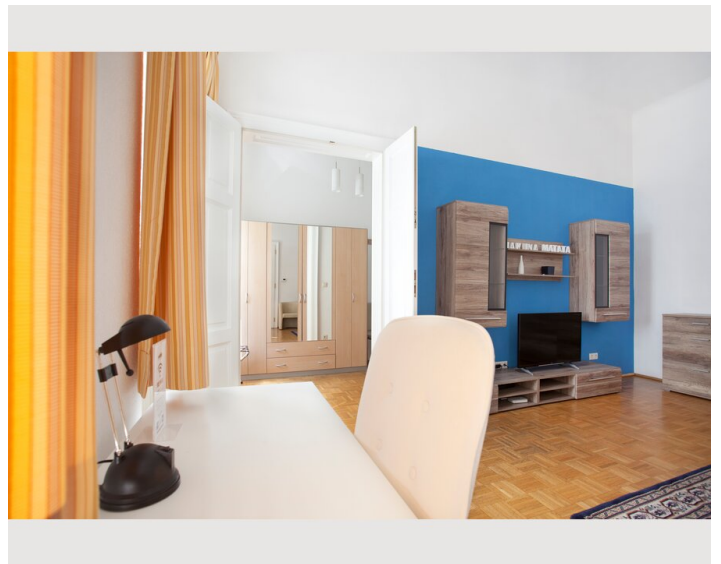

## Descripton of accommodation

For business guests who plan to spend several weeks or months in Vienna, this long-term apartment is the optimal choice. Free high-speed WiFi and a small working area create the perfect work environment for being productive and comfortable at any given time. Cable TV with international channels, a washing machine, a dishwasher, towels, bed sheets and all necessary kitchen utensils will make you feel at home right away. In addition to that, the well-planned room arrangement offers enough space for visitors without ever feeling cramped in the apartment. Our regular cleaning service will spare you enough free time to discover Viennas diverse beauty in its full range.

- Queen size bed (160 x 200cm)in the bed room
- Sofa bed in the living area
- Satellite TV (Hotbird, Astra)
- Radio alarm clock
- Double bed (140 x 200cm)
- Court side windows

Kitchen & dining area:

- Fridge incl. freezer compartment
- 4 hot plates
- Microwave
- Toaster
- Coffeemachine
- Water boiler
- Dishwasher
- Dining table
- Dishes and cooking utensils

## Picture gallery