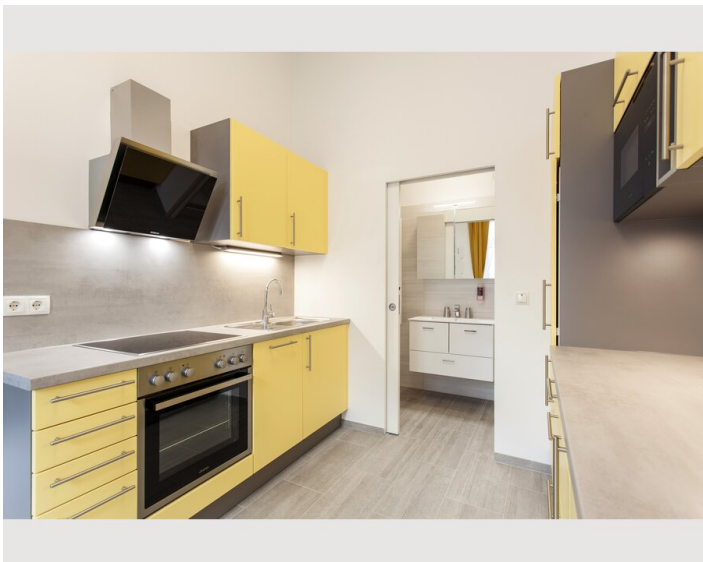

## Descripton of accommodation

For business guests who plan to spend several weeks or months in Vienna, this long-term apartment is the optimal choice. Free high-speed WiFi and a small working area create the perfect work environment for being productive and comfortable at any given time. Cable TV with international channels, a washing machine, a dishwasher, towels, bed sheets and all necessary kitchen utensils will make you feel at home right away. In addition to that, the well-planned room arrangement offers enough space for visitors without ever feeling cramped in the apartment. Our regular cleaning service will spare you enough free time to discover Viennas diverse beauty in its full range.

- Queen size bed (160 x 200cm)in the bed room
- Sofa bed in the living area
- Satellite TV (Hotbird, Astra)
- Radio alarm clock
- Double bed (140 x 200cm)
- Court side windows

Kitchen & dining area:

- Fridge incl. freezer compartment
- 4 hot plates
- Microwave
- Toaster
- Coffeemachine
- Water boiler
- Dishwasher
- Dining table
- Dishes and cooking utensils

## Picture gallery