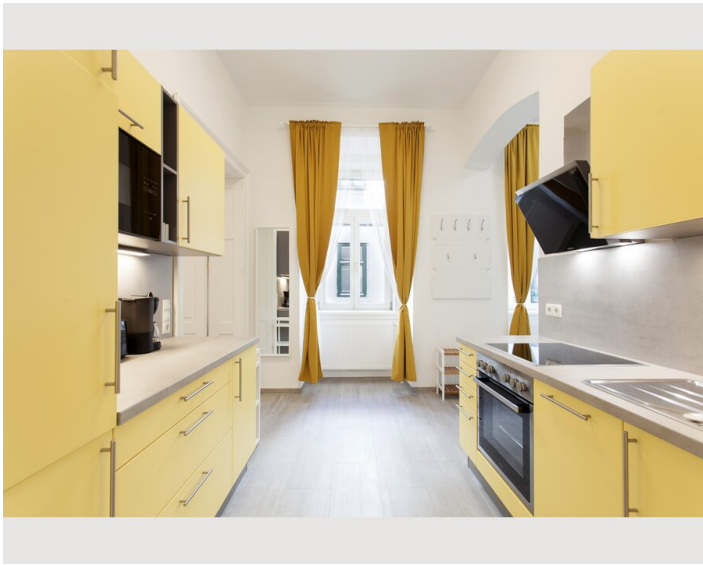

- Queen size bed (160 x 200cm)in the bed room
- Sofa bed in the living area
- Satellite TV (Hotbird, Astra)
- Radio alarm clock
- Double bed (140 x 200cm)
- Court side windows

Kitchen & dining area:

- Fridge incl. freezer compartment
- 4 hot plates
- Microwave
- Toaster
- Coffeemachine
- Water boiler
- Dishwasher
- Dining table
- Dishes and cooking utensils

## Picture gallery