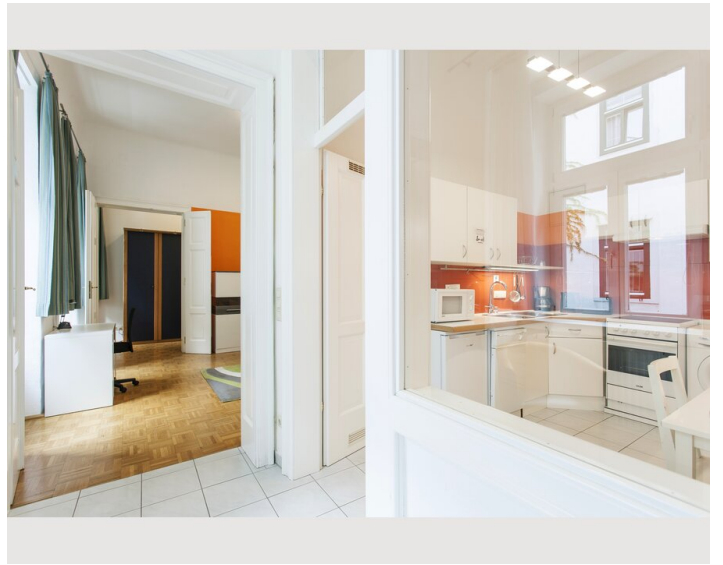

## Descripton of accommodation

For business guests who plan to spend several weeks or months in Vienna, this long-term apartment is the optimal choice. Free high-speed WiFi and a small working area create the perfect work environment for being productive and comfortable at any given time. Cable TV with international channels, a washing machine, a dishwasher, towels, bed sheets and all necessary kitchen utensils will make you feel at home right away. In addition to that, the well-planned room arrangement offers enough space for visitors without ever feeling cramped in the apartment. Our regular cleaning service will spare you enough free time to discover Viennas diverse beauty in its full range.

## Picture gallery