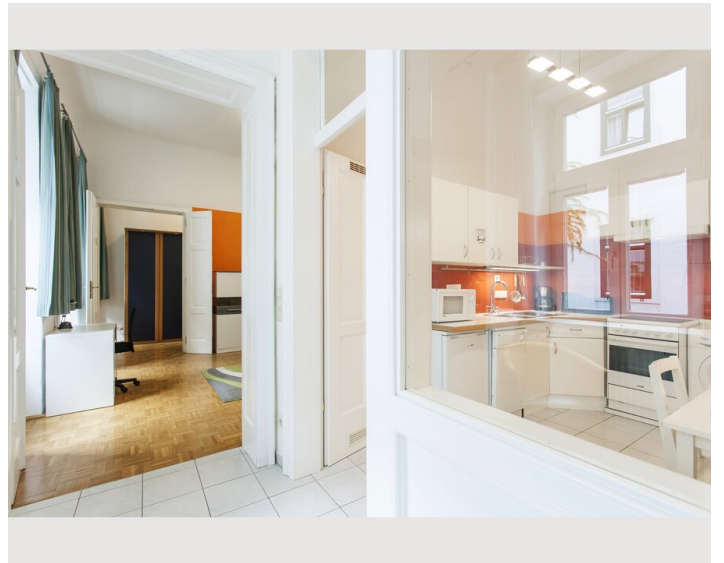

## Descripton of accommodation

For business guests who plan to spend several weeks or months in Vienna, this long-term apartment is the optimal choice. Free high-speed WiFi and a small working area create the perfect work environment for being productive and comfortable at any given time. Cable TV with international channels, a washing machine, a dishwasher, towels, bed sheets and all necessary kitchen utensils will make you feel at home right away. In addition to that, the well-planned room arrangement offers enough space for visitors without ever feeling cramped in the apartment. Our regular cleaning service will spare you enough free time to discover Viennas diverse beauty in its full range.

## Picture gallery