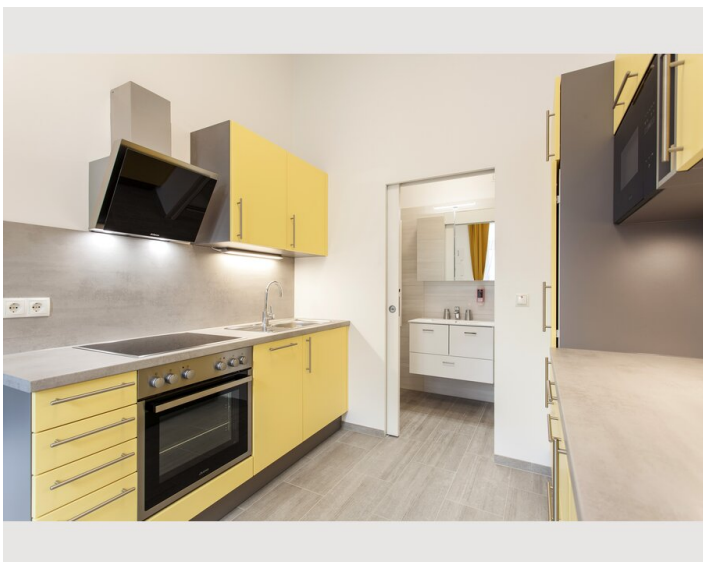

## Descripton of accommodation

For business guests who plan to spend several weeks or months in Vienna, this long-term apartment is the optimal choice. Free high-speed WiFi and a small working area create the perfect work environment for being productive and comfortable at any given time. Cable TV with international channels, a washing machine, a dishwasher, towels, bed sheets and all necessary kitchen utensils will make you feel at home right away. In addition to that, the well-planned room arrangement offers enough space for visitors without ever feeling cramped in the apartment. Our regular cleaning service will spare you enough free time to discover Viennas diverse beauty in its full range.

- Queen size bed (160 x 200cm)in the bed room
- Sofa bed in the living area
- Satellite TV (Hotbird, Astra)
- Radio alarm clock
- Double bed (140 x 200cm)
- Court side windows

Kitchen & dining area:

- Fridge incl. freezer compartment
- 4 hot plates
- Microwave
- Toaster
- Coffeemachine
- Water boiler
- Dishwasher
- Dining table
- Dishes and cooking utensils

## Picture gallery