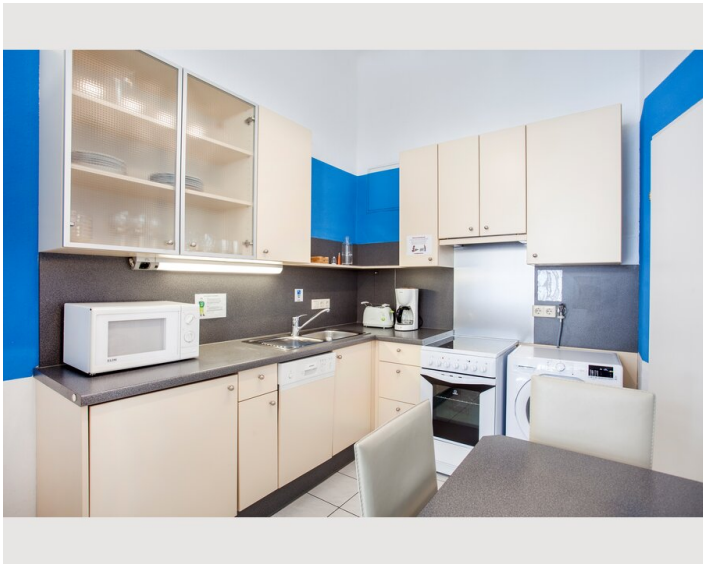

## Descripton of accommodation

For business guests who plan to spend several weeks or months in Vienna, this long-term apartment is the optimal choice. Free high-speed WiFi and a small working area create the perfect work environment for being productive and comfortable at any given time. Cable TV with international channels, a washing machine, a dishwasher, towels, bed sheets and all necessary kitchen utensils will make you feel at home right away. In addition to that, the well-planned room arrangement offers enough space for visitors without ever feeling cramped in the apartment. Our regular cleaning service will spare you enough free time to discover Viennas diverse beauty in its full range.

- Queen size bed (160 x 200cm)in the bed room
- Sofa bed in the living area
- Satellite TV (Hotbird, Astra)
- Radio alarm clock
- Double bed (140 x 200cm)
- Court side windows

Kitchen & dining area:

- Fridge incl. freezer compartment
- 4 hot plates
- Microwave
- Toaster
- Coffeemachine
- Water boiler
- Dishwasher
- Dining table
- Dishes and cooking utensils

## Picture gallery