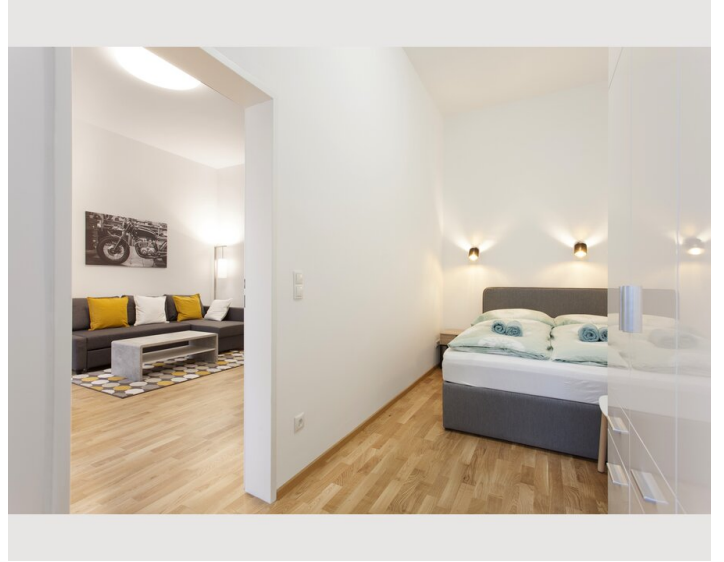

## Descripton of accommodation

For business guests who plan to spend several weeks or months in Vienna, this long-term apartment is the optimal choice. Free high-speed WiFi and a small working area create the perfect work environment for being productive and comfortable at any given time. Cable TV with international channels, a washing machine, a dishwasher, towels, bed sheets and all necessary kitchen utensils will make you feel at home right away. In addition to that, the well-planned room arrangement offers enough space for visitors without ever feeling cramped in the apartment. Our regular cleaning service will spare you enough free time to discover Viennas diverse beauty in its full range.

Our competent team will always be happy to assist you with insider tips, personal recommendations and further information. GAL Apartments Vienna - Your Home in the Heart of Vienna!

Equipment:

Spacious living area & quiet bed room: