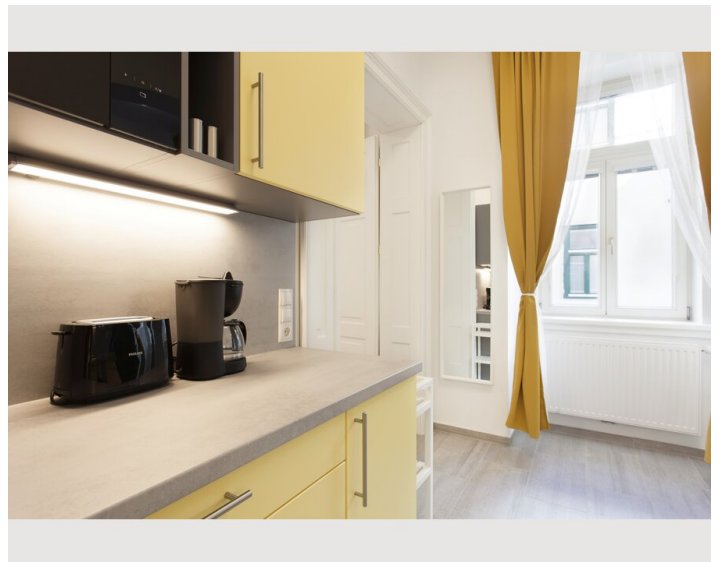

## Descripton of accommodation

For business guests who plan to spend several weeks or months in Vienna, this long-term apartment is the optimal choice. Free high-speed WiFi and a small working area create the perfect work environment for being productive and comfortable at any given time. Cable TV with international channels, a washing machine, a dishwasher, towels, bed sheets and all necessary kitchen utensils will make you feel at home right away. In addition to that, the well-planned room arrangement offers enough space for visitors without ever feeling cramped in the apartment. Our regular cleaning service will spare you enough free time to discover Viennas diverse beauty in its full range.

- Queen size bed (160 x 200cm)in the bed room
- Sofa bed in the living area
- Satellite TV (Hotbird, Astra)
- Radio alarm clock
- Double bed (140 x 200cm)
- Court side windows

Kitchen & dining area:

- Fridge incl. freezer compartment
- 4 hot plates
- Microwave
- Toaster
- Coffeemachine
- Water boiler
- Dishwasher
- Dining table
- Dishes and cooking utensils

## Picture gallery