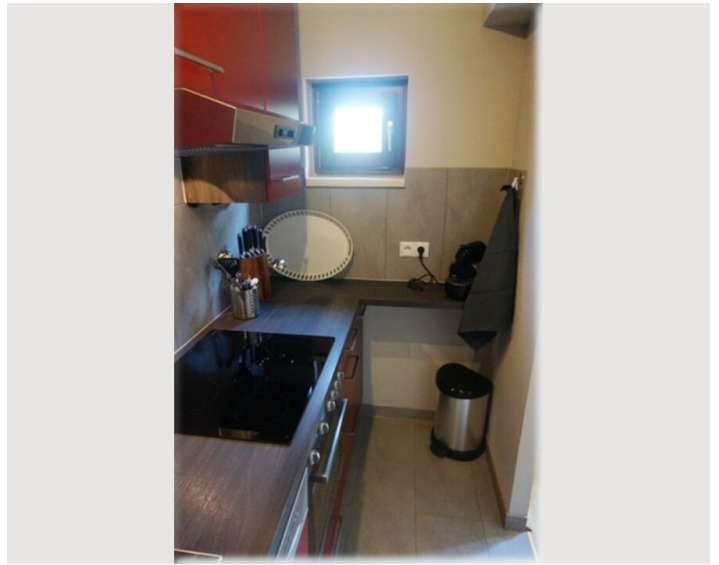

The Schönbrunn Palace park is only 500m from the apartment!

Highlights:

- wooden floor
 - bathroom with tub, heated towel rail
 - washing Machine / dryer
 - separate Toilet
 - new kitchen with electrical appliances
 - dishwasher
 - dishes & glasses for 4 people
 - pots, pans and cooking utensils
 - tea / coffee maker, toaster and kettle
 - bedroom with double bed
 - living Room with flat screen TV
- Included -Internet access (WLAN)

Also within walking distance are shops such as 2 supermarkets, a pharmacy and bank.

Equipment & Features

Basic equipment

- Private toilet
- Dryer
- Internet/Wifi
- Bedclothes
- Washing machine
- TV
- Towels

Kitchen

- Private kitchen
- Microwave
- Glasses/Tableware
- Dishwasher
- Coffee machine

Picture gallery

Location