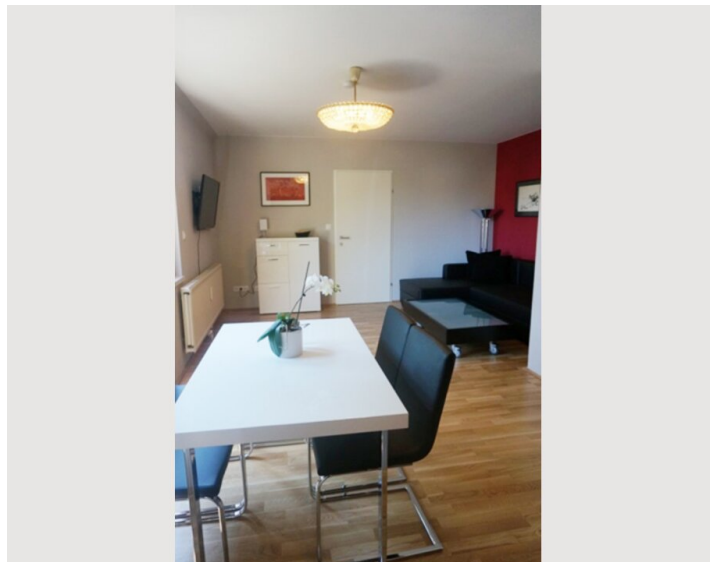

Sleeping options

Sleeping room

1x Double bed (min. 1,80 m x
2 m)

Description of accommodation

The fully equipped apartment is perfect as a transitional home or for your business stay in Vienna, you can reach the city center on the one hand within a few minutes, but also enjoy the quiet and pleasant atmosphere of one of the best districts of Vienna.

The Schönbrunn Palace park is only 500m from the apartment!

Highlights:

- wooden floor
 - bathroom with tub, heated towel rail
 - washing Machine / dryer
 - separate Toilet
 - new kitchen with electrical appliances
 - dishwasher
 - dishes & glasses for 4 people
 - pots, pans and cooking utensils
 - tea / coffee maker, toaster and kettle
 - bedroom with double bed
 - living Room with flat screen TV
- Included -Internet access (WLAN)

Kitchen

- Private kitchen
- Microwave
- Glasses/Tableware
- Dishwasher
- Coffee machine

Picture gallery

Location