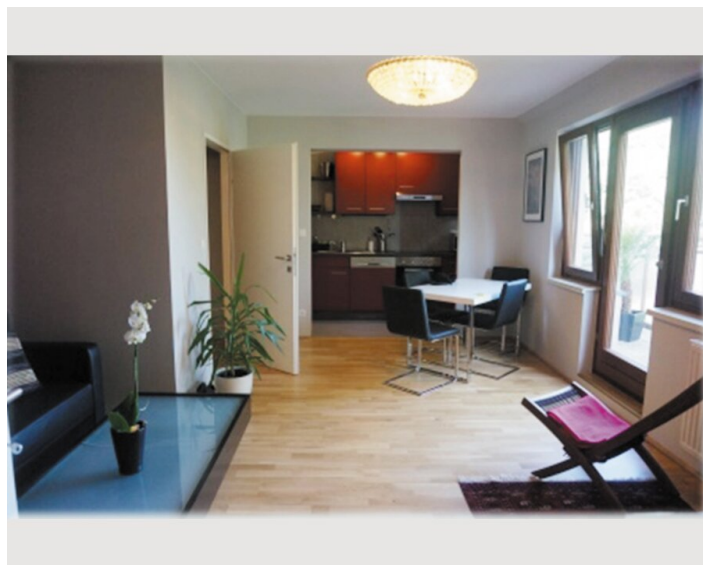

Equipment & Features

Basic equipment

- Private toilet
- Dryer
- Internet/Wifi
- Bedclothes
- Washing machine
- TV
- Towels

Kitchen

- Private kitchen
- Microwave
- Glasses/Tableware
- Dishwasher
- Coffee machine

Picture gallery