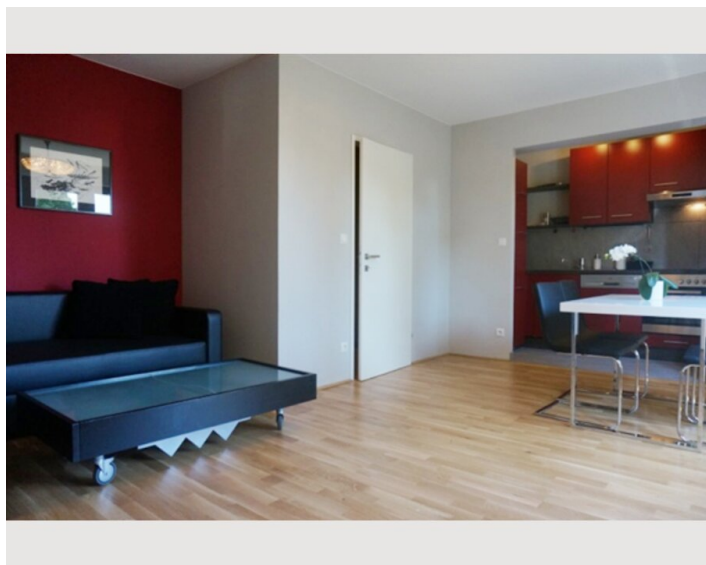

Equipment & Features

Basic equipment

- Private toilet
- Dryer
- Internet/Wifi
- Bedclothes
- Washing machine
- TV
- Towels

Kitchen

- Private kitchen
- Microwave
- Glasses/Tableware
- Dishwasher
- Coffee machine

Picture gallery