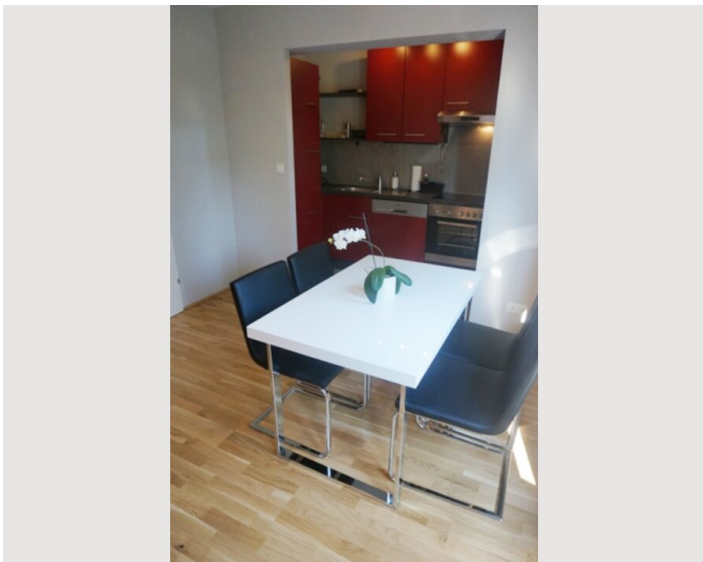

The Schönbrunn Palace park is only 500m from the apartment!

Highlights:

- wooden floor
 - bathroom with tub, heated towel rail
 - washing Machine / dryer
 - separate Toilet
 - new kitchen with electrical appliances
 - dishwasher
 - dishes & glasses for 4 people
 - pots, pans and cooking utensils
 - tea / coffee maker, toaster and kettle
 - bedroom with double bed
 - living Room with flat screen TV
- Included -Internet access (WLAN)

Kitchen

- Private kitchen
- Microwave
- Glasses/Tableware
- Dishwasher
- Coffee machine

Picture gallery

Location