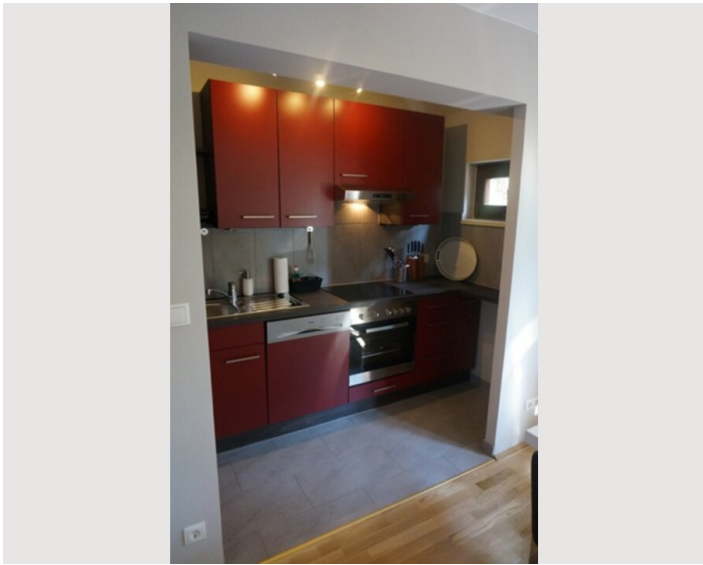

The Schönbrunn Palace park is only 500m from the apartment!

Highlights:

- wooden floor
 - bathroom with tub, heated towel rail
 - washing Machine / dryer
 - separate Toilet
 - new kitchen with electrical appliances
 - dishwasher
 - dishes & glasses for 4 people
 - pots, pans and cooking utensils
 - tea / coffee maker, toaster and kettle
 - bedroom with double bed
 - living Room with flat screen TV
- Included -Internet access (WLAN)

Kitchen

- Private kitchen
- Microwave
- Glasses/Tableware
- Dishwasher
- Coffee machine

Picture gallery

Location