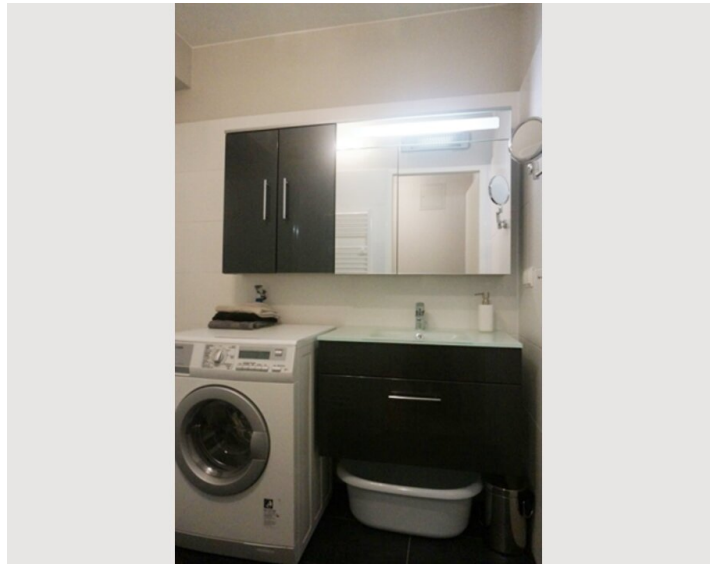

Sleeping options

Sleeping room

1x Double bed (min. 1,80 m x
2 m)

Description of accommodation

The fully equipped apartment is perfect as a transitional home or for your business stay in Vienna, you can reach the city center on the one hand within a few minutes, but also enjoy the quiet and pleasant atmosphere of one of the best districts of Vienna.

The Schönbrunn Palace park is only 500m from the apartment!

Highlights:

- wooden floor
 - bathroom with tub, heated towel rail
 - washing Machine / dryer
 - separate Toilet
 - new kitchen with electrical appliances
 - dishwasher
 - dishes & glasses for 4 people
 - pots, pans and cooking utensils
 - tea / coffee maker, toaster and kettle
 - bedroom with double bed
 - living Room with flat screen TV
- Included -Internet access (WLAN)

Also within walking distance are shops such as 2 supermarkets, a pharmacy and bank.

Equipment & Features

Basic equipment

- Private toilet
- Dryer
- Internet/Wifi
- Bedclothes
- Washing machine
- TV
- Towels

Kitchen

- Private kitchen
- Microwave
- Glasses/Tableware
- Dishwasher
- Coffee machine

Picture gallery

Location