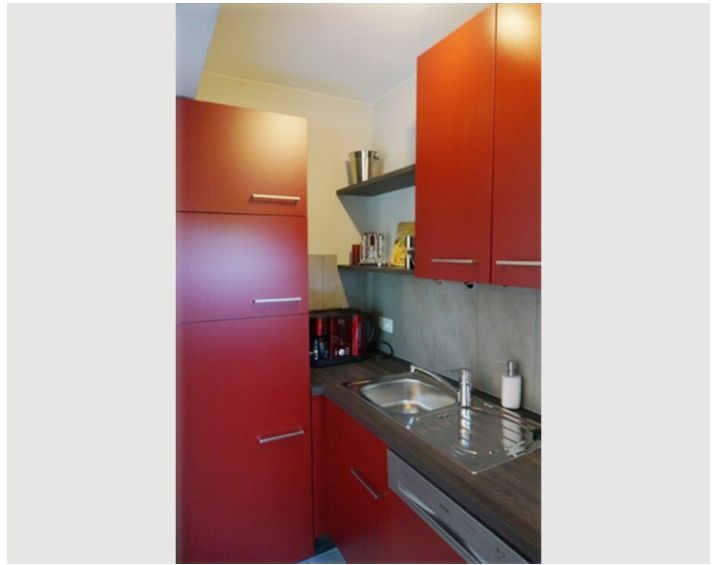

The Schönbrunn Palace park is only 500m from the apartment!

Highlights:

- wooden floor
 - bathroom with tub, heated towel rail
 - washing Machine / dryer
 - separate Toilet
 - new kitchen with electrical appliances
 - dishwasher
 - dishes & glasses for 4 people
 - pots, pans and cooking utensils
 - tea / coffee maker, toaster and kettle
 - bedroom with double bed
 - living Room with flat screen TV
- Included -Internet access (WLAN)

Kitchen

- Private kitchen
- Microwave
- Glasses/Tableware
- Dishwasher
- Coffee machine

Picture gallery

Location