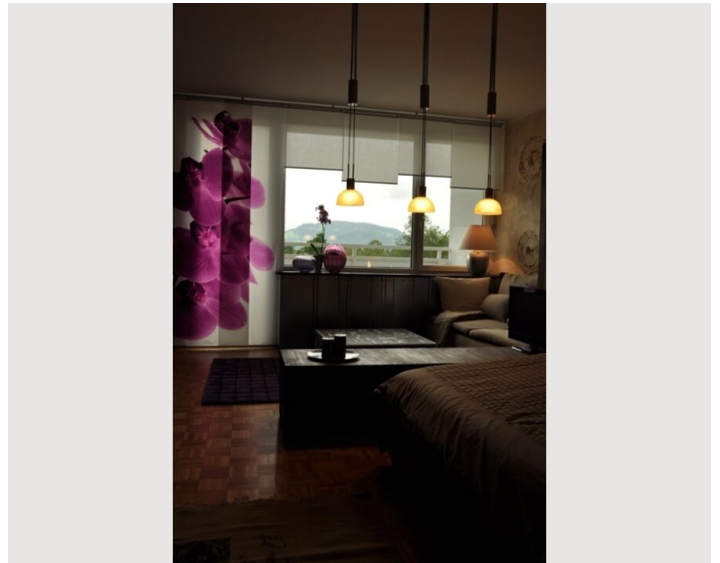

Informations

- Smoking not allowed
- Pets forbidden

Additional services

- Regular cleaning

All prices are gross per month - billing is done directly with the lessor.

Picture gallery