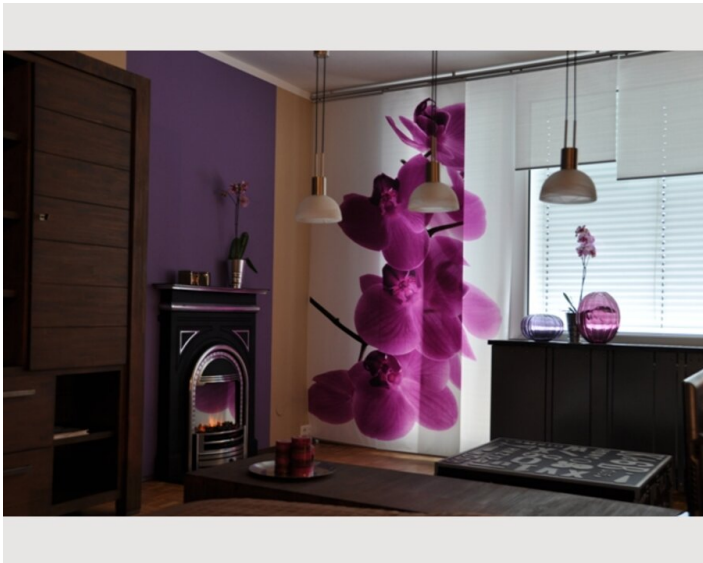

Informations

- Smoking not allowed
- Pets forbidden

Additional services

- Regular cleaning

All prices are gross per month - billing is done directly with the lessor.

Picture gallery