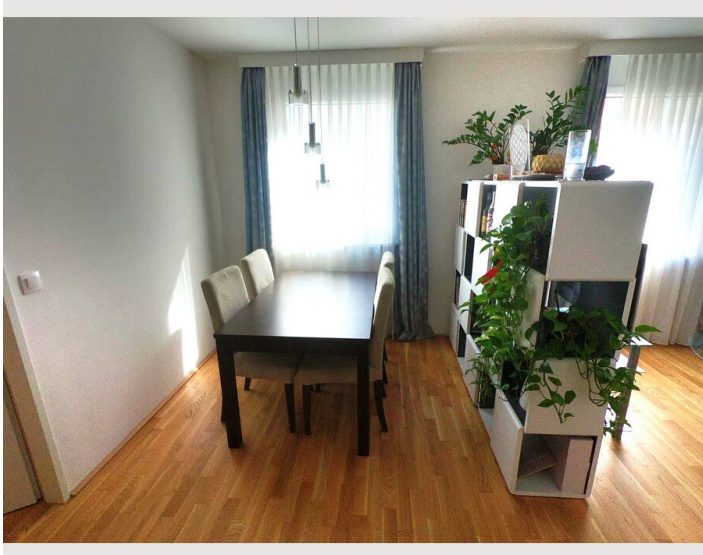

1x Double bed (min. 1,40 m x
2 m)

Descripton of accommodation

The apartment has a bed room with a queensize-bed and attached bathroom. Washing machine, dryer, hairdryer, etc. is available.

The kitchen is fully equipped (microwave, toaster, coffe machine, etc.).

Picture gallery

Location