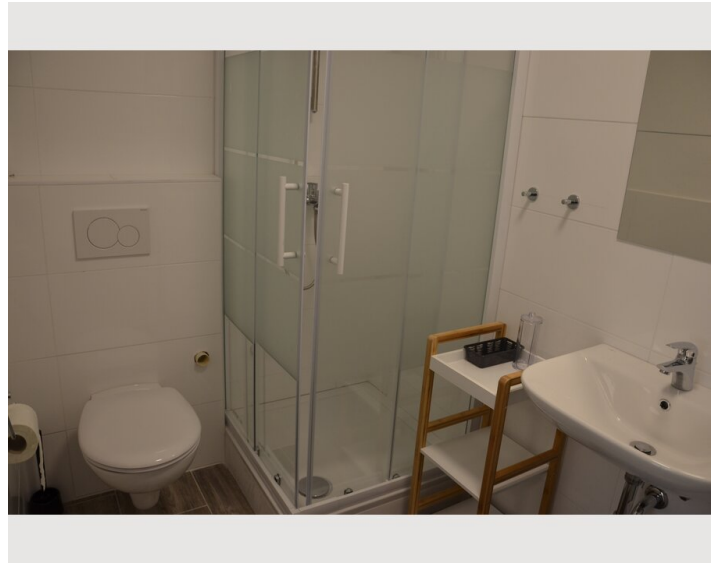

Informations

- Smoking not allowed
- Pets forbidden
- Private entrance

Picture gallery