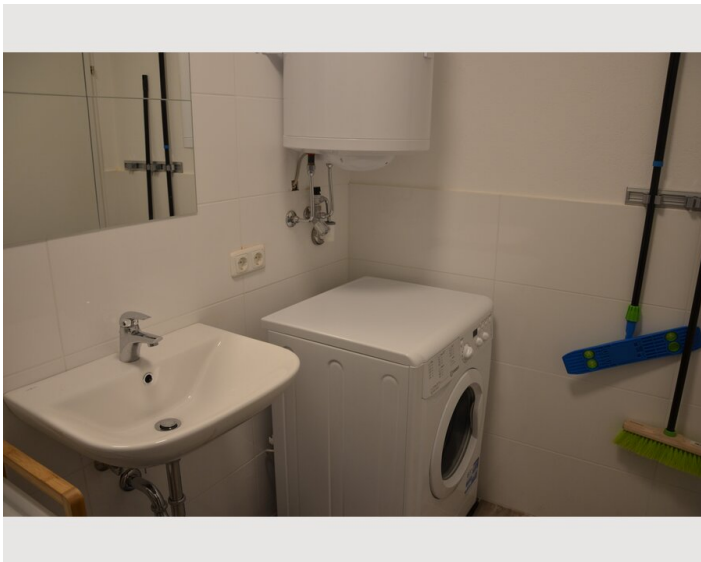

Informations

- Smoking not allowed
- Pets forbidden
- Private entrance

Picture gallery