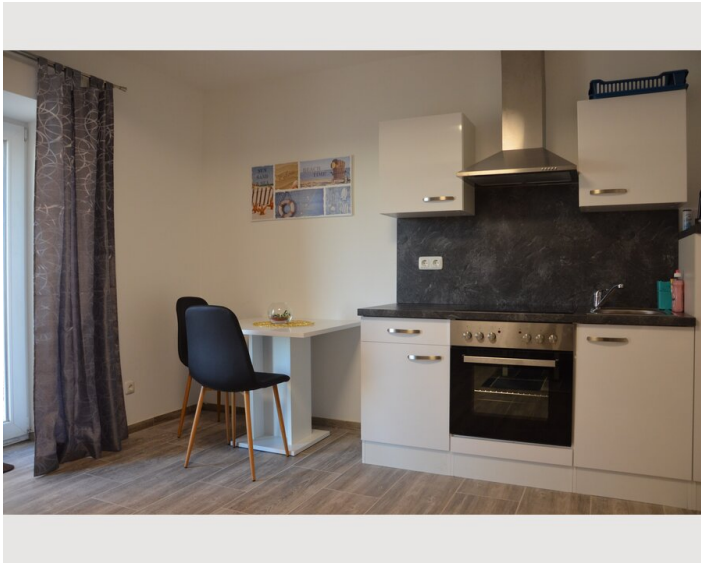

Informations

- Smoking not allowed
- Pets forbidden
- Private entrance

Picture gallery