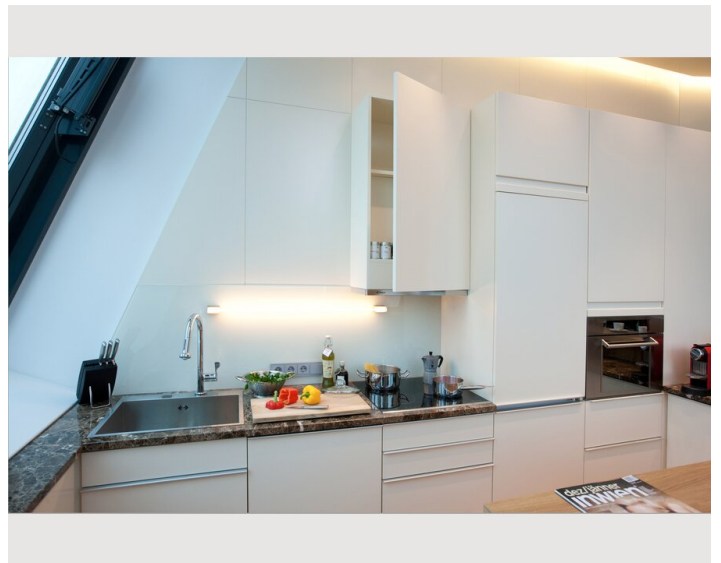

Equipment & Features

Basic equipment

- Private parking space
- Private toilet
- Dryer
- Internet/Wifi
- Bedclothes
- Parking space
- Garage
- Washing machine
- TV
- Towels
- Hairdryer

Kitchen

- Private kitchen
- Dishwasher
- Coffee machine
- Kitchenette
- Microwave
- Glasses/Tableware

Informations

- Smoking not allowed
- Short-term parking zone subject to a charge
- Pets allowed

Picture gallery