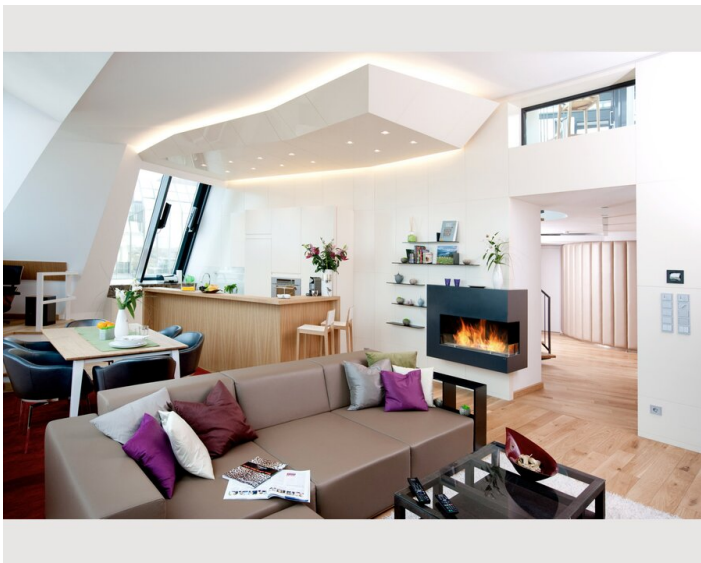

Equipment & Features

Basic equipment

- Private parking space
- Private toilet
- Dryer
- Internet/Wifi
- Bedclothes
- Parking space
- Garage
- Washing machine
- TV
- Towels
- Hairdryer

Kitchen

- Private kitchen
- Dishwasher
- Coffee machine
- Kitchenette
- Microwave
- Glasses/Tableware

Informations

- Smoking not allowed
- Short-term parking zone subject to a charge
- Pets allowed

Picture gallery