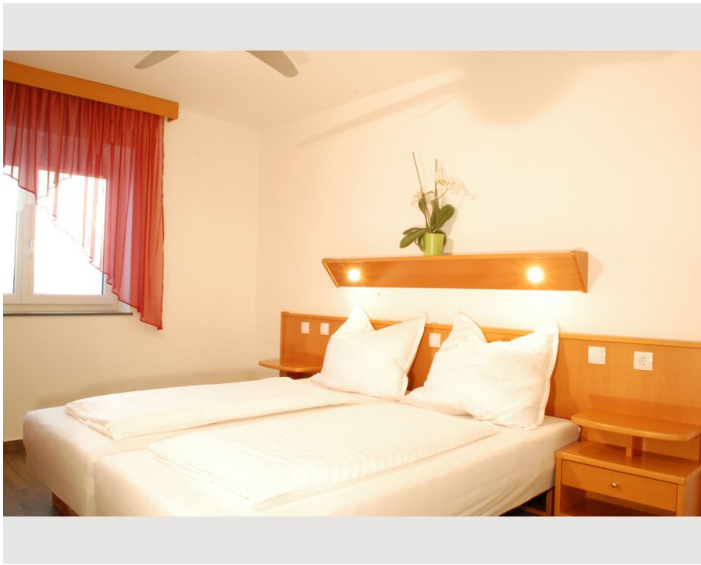

Infrastructure

Danube Airport Linz 25km

Hauptbahnhof Linz 25km

Distance 200m

BILLA 2km, LIDL, HOFER/ALDI 10km

In Feldkirchen you will find a golf course, a wakeboarding facility, hiking trails, swimming lakes and much more. Bus stop almost on the doorstep, train station at 10km, airports 25km