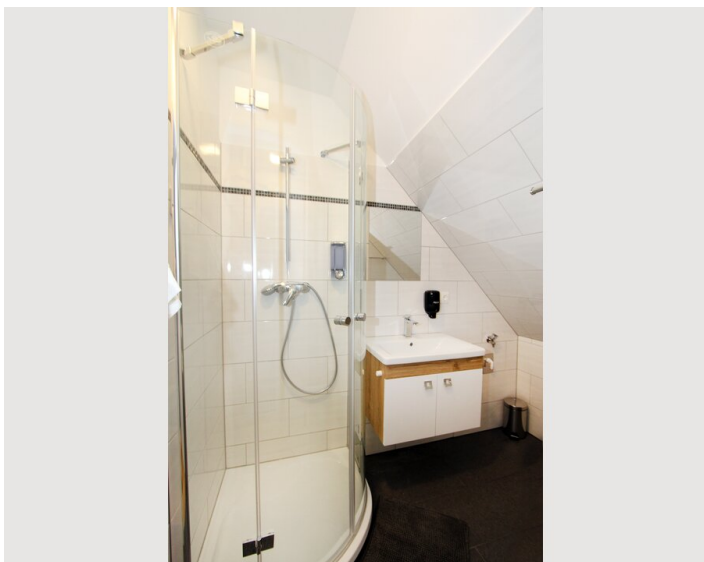

Picture gallery