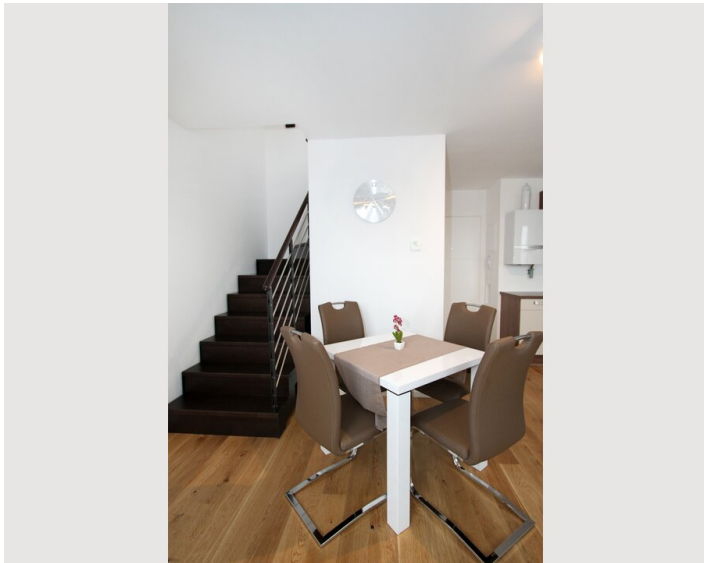

Picture gallery