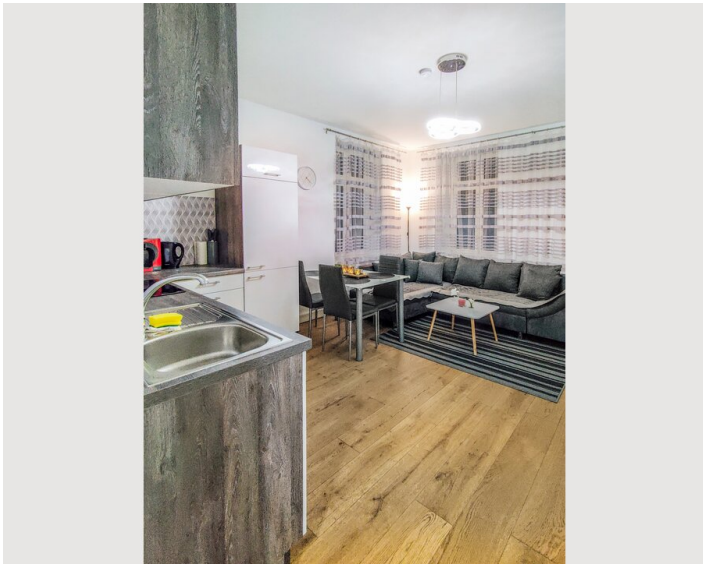

## Descripton of accommodation

Living room with a bright kitchen and all amenities and furniture (incl. TV - Netflix, Amazon Prime, etc) (approx. 19 m<sup>2</sup>)

Bedroom incl. baby bed (Hauck Dream N Play 125x65) (approx. 11 m<sup>2</sup>)

## Picture gallery