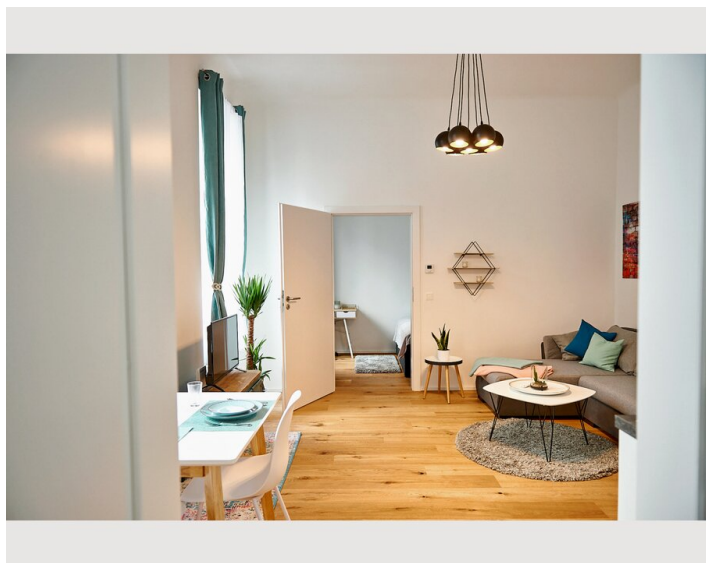

Equipment & Features

Basic equipment

- Private toilet
- TV
- Towels
- Hairdryer
- Washing machine
- Internet/Wifi
- Bedclothes

Kitchen

- Private kitchen
- Dishwasher
- Coffee machine
- Kitchenette
- Microwave
- Glasses/Tableware

Informations

- Smoking not allowed
- Short-term parking zone subject to a charge
- Pets forbidden

Picture gallery