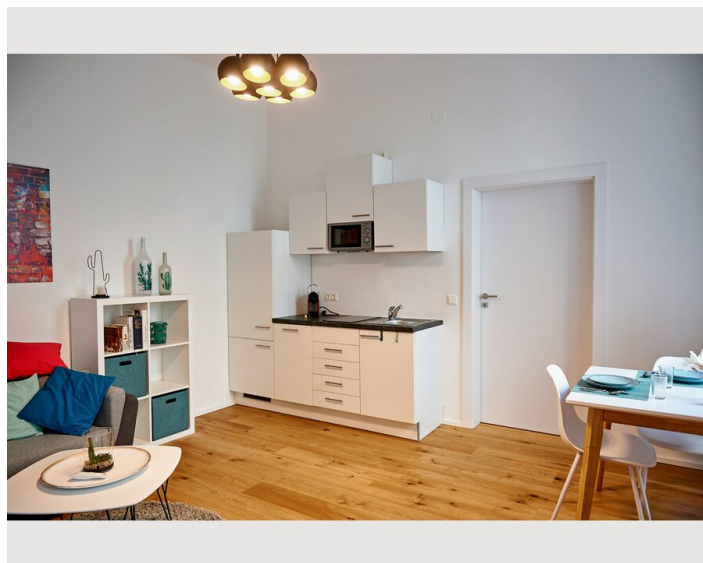

Equipment & Features

Basic equipment

- Private toilet
- TV
- Towels
- Hairdryer
- Washing machine
- Internet/Wifi
- Bedclothes

Kitchen

- Private kitchen
- Dishwasher
- Coffee machine
- Kitchenette
- Microwave
- Glasses/Tableware

Informations

- Smoking not allowed
- Short-term parking zone subject to a charge
- Pets forbidden

Picture gallery